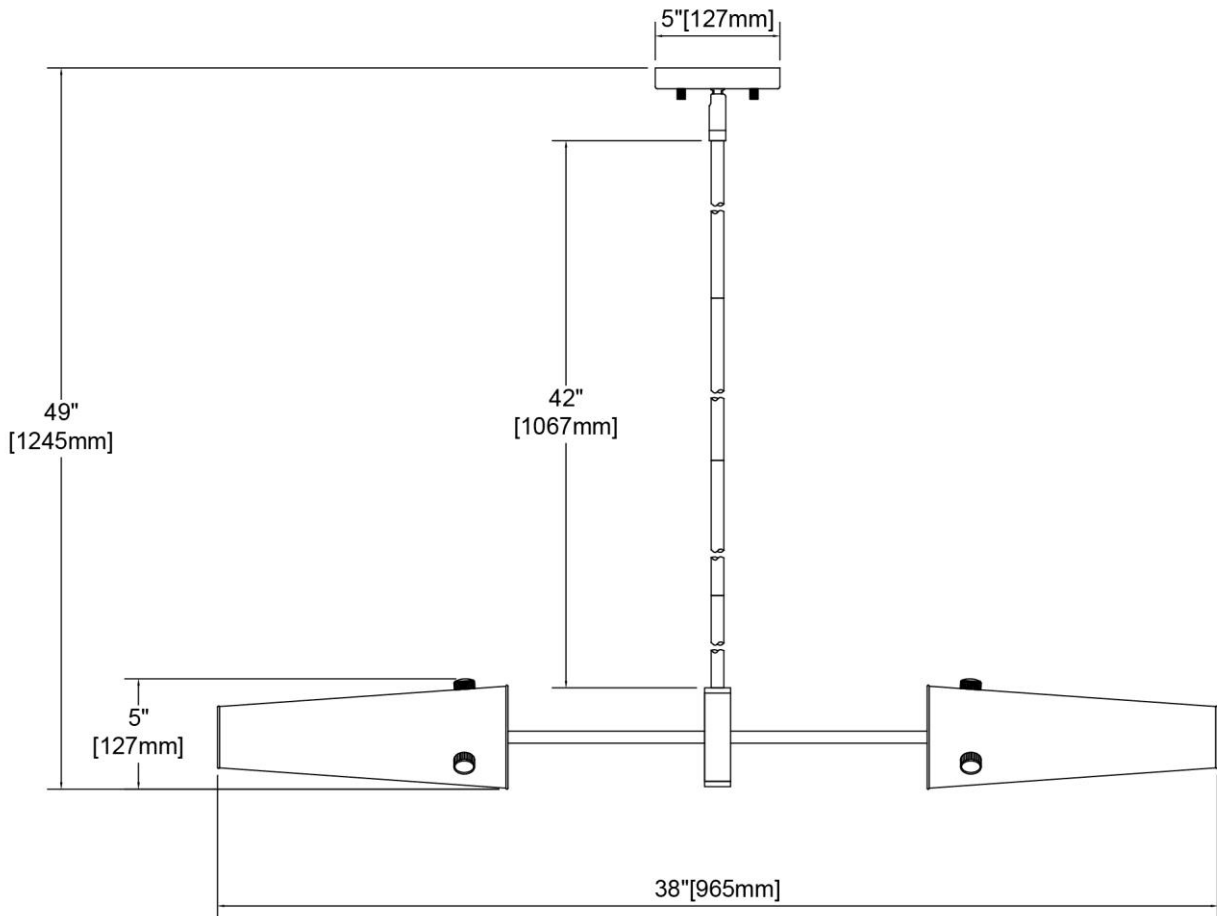


	ITEM #:	47225/2
	UPC	748119139470
	Description	Valante 2-Light Island Light in Satin Nickel with Clear Glass
	Finish	Satin Nickel
	Materials	Glass, Steel
	Brand	ELK Lighting
	Collection	Valante
	Category	Indoor Lighting
	Type	Island Light

ITEM DIMENSIONS				RATINGS & SPECIFICATIONS				
Width	38 inches			Safety Rating	ETL		Certification	Dry locations
Depth	4 inches			ADA Compliant	N/A		Voltage	120 volts
Height	5 inches			BULBS / SOCKETS				
Weight	4 pounds			Quantity	2		Wattage	60 watts
ADDITIONAL DIMENSIONS				Included	No		Type	Torpedo (E12 Candelabra Base)
Backplate / Canopy	5			Other	N/A			
HCWO	N/A			CHAIN / CORD INFORMATION				
Min. Extension	N/A			Chain	N/A		Cord	144 inches
Max. Extension	N/A			SHADE / GLASS DETAILS				
OVERALL HEIGHT				Shade/Glass Description	Clear Glass			
Min.	13 inches		Max.	49 inches				
EXTENSION ROD(S)				Width	4 inches		Height	11 inches
Rods: 1-6, 3-12"				Width at Top	N/A		Width at Bottom	N/A