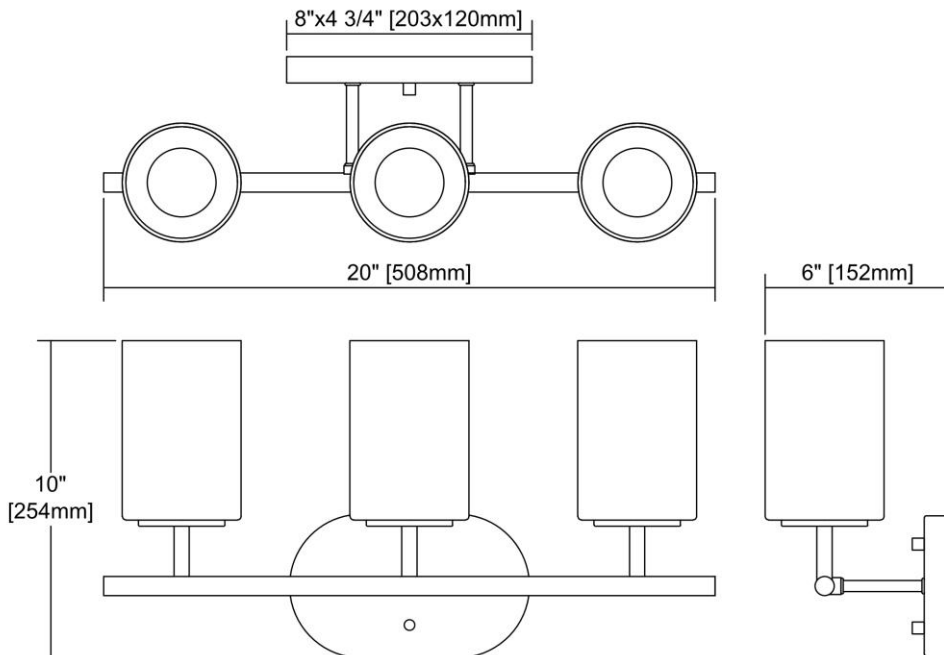

ITEM #:	57132/3
UPC	748119114422
Description	Pemlico 3-Light Vanity Lamp in Satin Nickel with White Glass
Finish	Satin Nickel
Materials	Glass, Metal
Brand	ELK Lighting
Collection	Pemlico
Category	Indoor Lighting
Type	Vanity Light

ITEM DIMENSIONS				RATINGS & SPECIFICATIONS				
Width	20 inches			Safety Rating	UL		Certification	N/A
Depth	6 inches			ADA Compliant	N/A		Voltage	N/A
Height	10 inches			BULBS / SOCKETS				
Weight	3 pounds			Quantity	3		Wattage	100 watts
ADDITIONAL DIMENSIONS				Included	No		Type	A19 (E26 Medium Base)
Backplate / Canopy	8x4.75			Other	N/A			
HCWO	N/A			CHAIN / CORD INFORMATION				
Min. Extension	N/A			Chain	N/A		Cord	N/A
Max. Extension	N/A			SHADE / GLASS DETAILS				
OVERALL HEIGHT				Shade/Glass Description	White Glass			
Min.	N/A		Max.	N/A				
EXTENSION ROD(S)				Width	N/A		Height	N/A
N/A				Width at Top	N/A		Width at Bottom	N/A