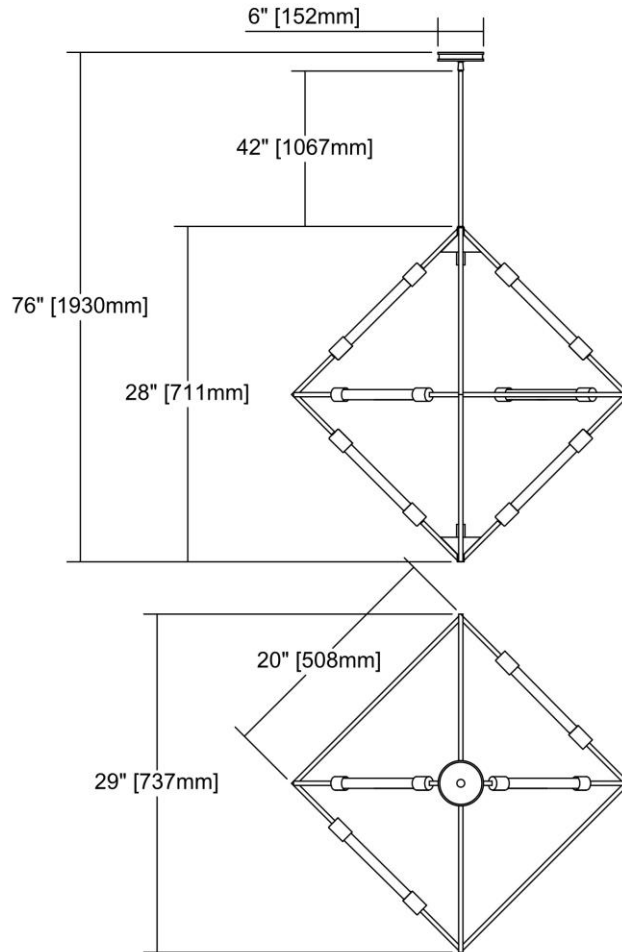

<b>ITEM #:</b>	66894/6
<b>UPC</b>	748119088235
<b>Description</b>	Laboratory 6-Light Chandelier in Weathered Zinc
<b>Finish</b>	Weathered Zinc
<b>Materials</b>	Metal
<b>Brand</b>	ELK Lighting
<b>Collection</b>	Laboratory
<b>Category</b>	Indoor Lighting
<b>Type</b>	Chandelier

ITEM DIMENSIONS				RATINGS & SPECIFICATIONS				
<b>Width</b>	20 inches			<b>Safety Rating</b>	UL		<b>Certification</b>	N/A
<b>Depth</b>	20 inches			<b>ADA Compliant</b>	N/A		<b>Voltage</b>	N/A
<b>Height</b>	28 inches			<b>BULBS / SOCKETS</b>				
<b>Weight</b>	8 pounds			<b>Quantity</b>	6		<b>Wattage</b>	60 watts
<b>ADDITIONAL DIMENSIONS</b>				<b>Included</b>	No		<b>Type</b>	A19 (E26 Medium Base)
<b>Backplate / Canopy</b>	5.25x5.25			<b>Other</b>	N/A			
<b>HCWO</b>	N/A			<b>CHAIN / CORD INFORMATION</b>				
<b>Min. Extension</b>	N/A			<b>Chain</b>	N/A		<b>Cord</b>	N/A
<b>Max. Extension</b>	N/A			<b>SHADE / GLASS DETAILS</b>				
<b>OVERALL HEIGHT</b>				<b>Shade/Glass Description</b>	No Shade/Glass			
<b>Min.</b>	N/A		<b>Max.</b>	N/A				
<b>EXTENSION ROD(S)</b>				<b>Width</b>	N/A		<b>Height</b>	N/A
Rods: 1-6, 1-12, 1-24				<b>Width at Top</b>	N/A		<b>Width at Bottom</b>	N/A