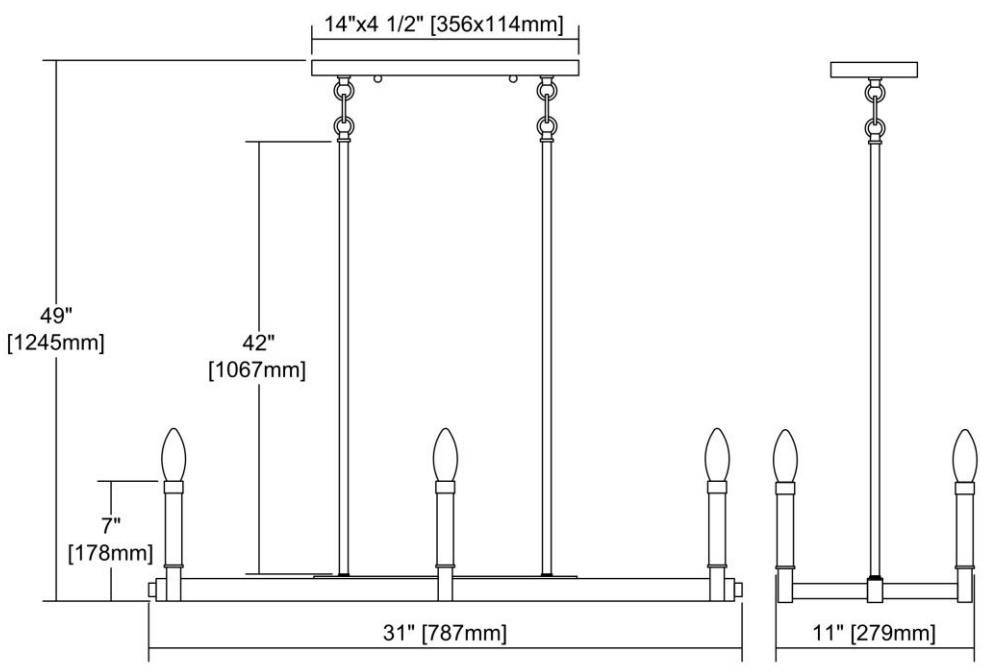

ITEM DIMENSIONS			
<b>Width</b>	31 inches		
<b>Depth</b>	11 inches		
<b>Height</b>	7 inches		
<b>Weight</b>	10 pounds		
ADDITIONAL DIMENSIONS			
<b>Backplate / Canopy</b>	14x4.5		
<b>HCWO</b>	N/A		
<b>Min. Extension</b>	N/A		
<b>Max. Extension</b>	N/A		
OVERALL HEIGHT			
<b>Min.</b>	N/A	<b>Max.</b>	N/A
EXTENSION ROD(S)			
Rods: 1-6, 1-12, 1-24			

RATINGS & SPECIFICATIONS			
<b>Safety Rating</b>	UL	<b>Certification</b>	N/A
<b>ADA Compliant</b>	N/A	<b>Voltage</b>	N/A
BULBS / SOCKETS			
<b>Quantity</b>	6	<b>Wattage</b>	60 watts
<b>Included</b>	No	<b>Type</b>	B11 (E12 Candelabra Base)
<b>Other</b>	N/A		
CHAIN / CORD INFORMATION			
<b>Chain</b>	N/A	<b>Cord</b>	N/A
SHADE / GLASS DETAILS			
<b>Shade/Glass Description</b>	No Shade/Glass		
<b>Width</b>	N/A	<b>Height</b>	N/A
<b>Width at Top</b>	N/A	<b>Width at Bottom</b>	N/A