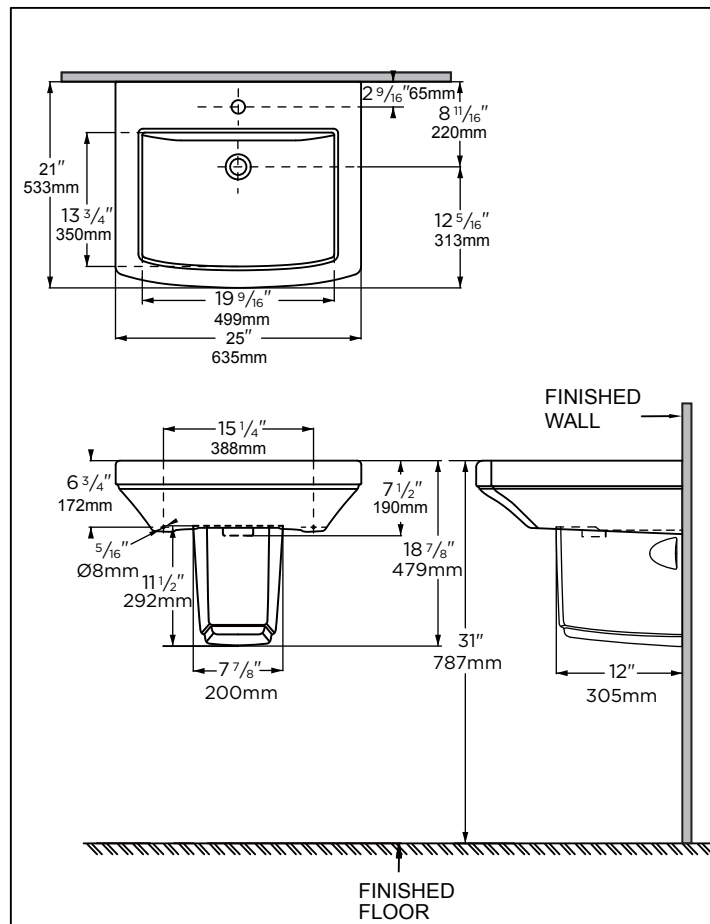

Features:

□ 23-511/23-514/23-518

- Vitreous china
- Outer dimensions: 25"x21"
- Inner dimensions: 19 9/16" x 13 3/4"
- Modern traditional design compliments our Hinsdale toilets
- Arced rectangular shape basin
- Rear overflow
- Rear-oriented drain hole location
- Not Compliant with the Americans with Disabilities Act (ADA) standards when installed with pedestal
- Wall hanger included (99-161)
- Faucet and drain sold separately

23-514 Shown

Technical Information:

Included Components:

□ Combination	23-511	23-514	23-518
□ Lavatory	13-501	13-504	13-508
□ Pedestal	29-838	29-838	29-838

Fixtures:

Models	23-511	23-514	23-518
Configuration	1 hole	4" centers	8" centers
Height	18 7/8"	18 7/8"	18 7/8"
Width	25"	25"	25"
Depth	21"	21"	21"
Product Weight	74lbs	74lbs	74lbs

Accessories:

- None

Available Colors:

- White only

Warranty:

- Limited lifetime warranty

NOTES: All dimensions are in inches. Illustrations may not be drawn to scale.
* Dimensions shown for locations of supply lines and "P" trap are suggested.

IMPORTANT:
Dimensions of fixtures are nominal and may vary within the range of tolerances established by ASME standard A 112.19.2
PLUMBERS NOTE: Provide suitable reinforcement for all wall supports