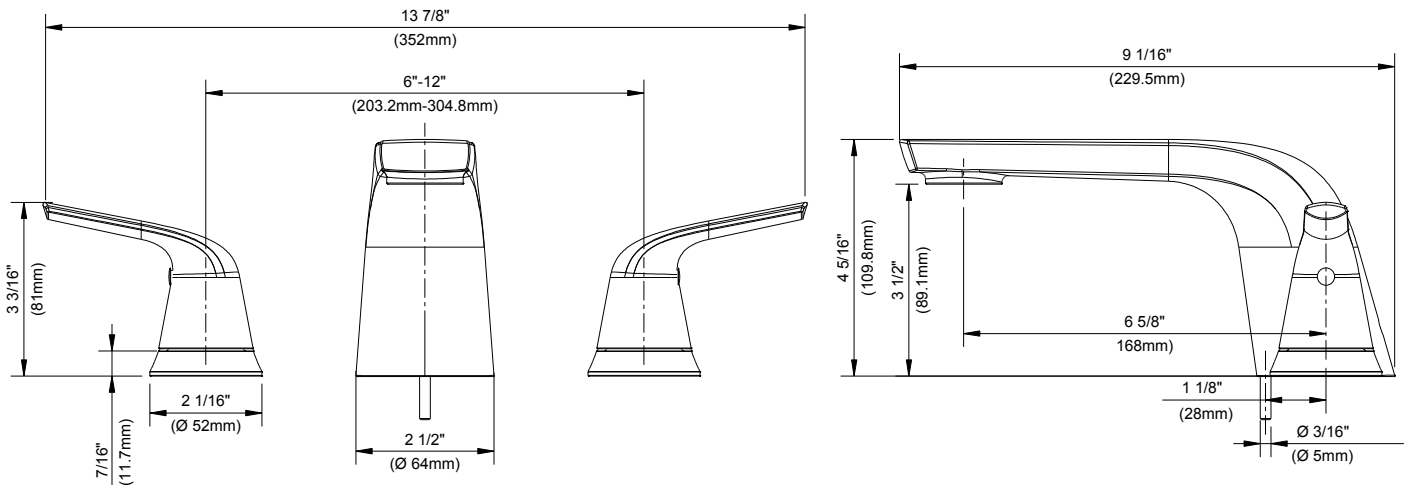

Standards & Certifications

Submittal Information:

Name: _____ Contractor: _____
Location: _____ Contact #: _____