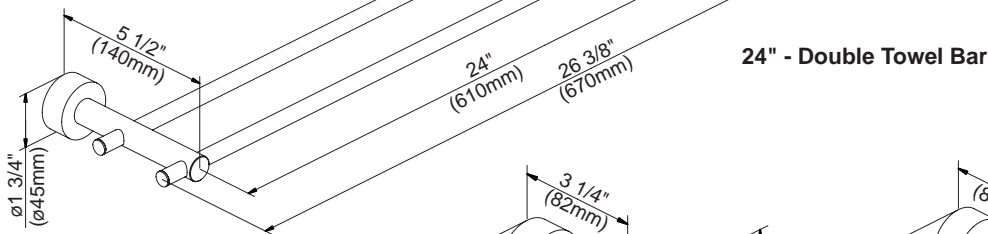

#### Available Finishes

- Chrome
- Brushed Nickel (BN)

D446412 - 18" Towel Bar  
D446422 - 24" Towel Bar

D446612 - 24" Double Towel Bar

D446161 - Robe Hook

D446232 - Toilet Paper Holder

D446121 - Towel Ring