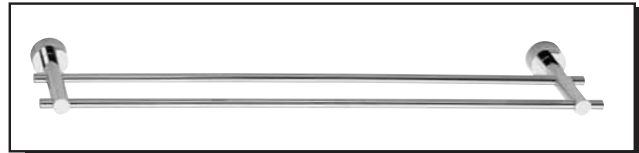

#### Description

- Sleek modern design
- Matches PARMA™ collection
- Mounting hardware provided
- All brass construction

#### Available Finishes

- Chrome
- Brushed Nickel (BN)

D446412 - 18" Towel Bar  
D446422 - 24" Towel Bar

D446612 - 24" Double Towel Bar

D446161 - Robe Hook

D446232 - Toilet Paper Holder

D446121 - Towel Ring