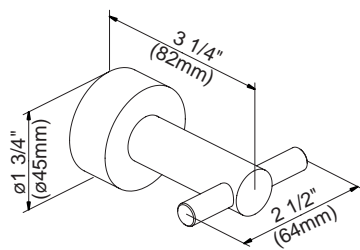

#### Available Finishes

- Chrome
- Brushed Nickel (BN)

D446412 - 18" Towel Bar  
D446422 - 24" Towel Bar

D446612 - 24" Double Towel Bar

D446161 - Robe Hook

D446232 - Toilet Paper Holder

D446121 - Towel Ring