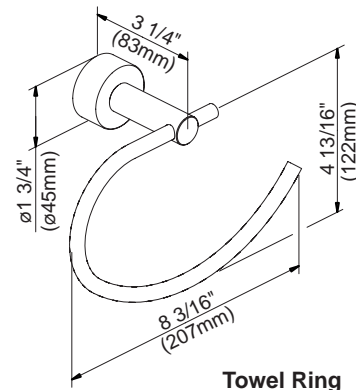

#### Available Finishes

- Chrome
- Brushed Nickel (BN)

D446412 - 18" Towel Bar  
D446422 - 24" Towel Bar

D446612 - 24" Double Towel Bar

D446161 - Robe Hook

D446232 - Toilet Paper Holder

D446121 - Towel Ring