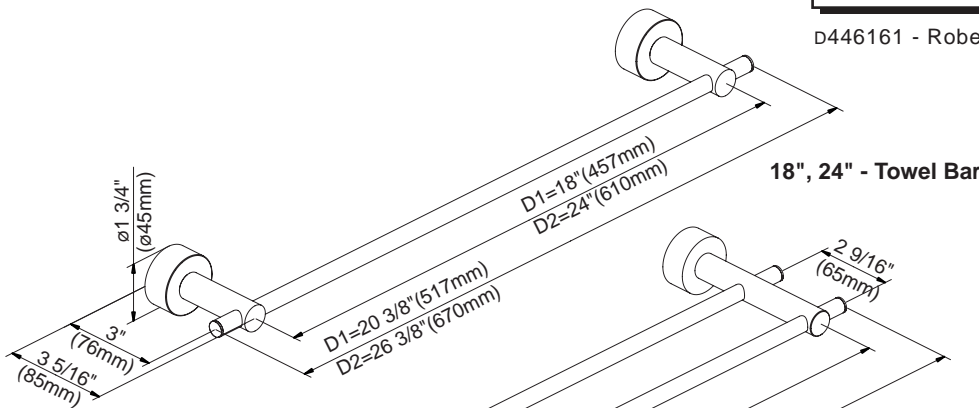

#### Available Finishes

- Chrome
- Brushed Nickel (BN)

D446412 - 18" Towel Bar  
D446422 - 24" Towel Bar

D446612 - 24" Double Towel Bar

D446161 - Robe Hook

D446232 - Toilet Paper Holder

D446121 - Towel Ring