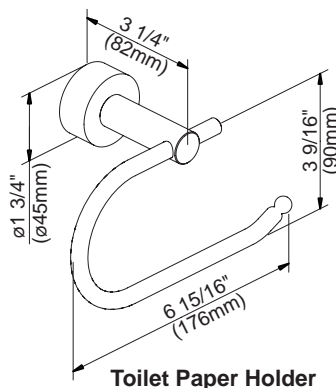

#### Available Finishes

- Chrome
- Brushed Nickel (BN)

D446412 - 18" Towel Bar  
D446422 - 24" Towel Bar

D446612 - 24" Double Towel Bar

D446161 - Robe Hook

D446232 - Toilet Paper Holder

D446121 - Towel Ring