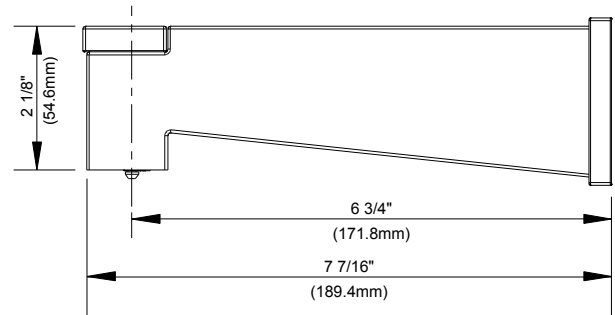

SPECIFICATIONS

Features/Benefits

- Fits 1/2" Copper or 1/2" IPS Stub Out Nipple
- Diverter on Tub Spout
- 7 7/16" Spout Length
- All Metal Body

Available Color/Finishes

Color	Description

	Chrome

Please see gerberonline.com or current price list for available finishes. Finish is defined by additional suffix.

Submittal Information:

Name: _____
Location: _____

Contractor: _____
Contact #: _____