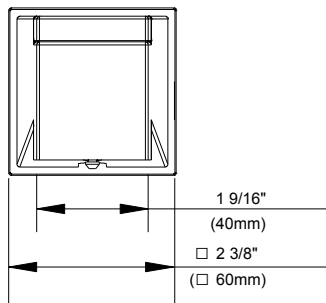

Submittal Information:

Name: _____
Location: _____

Contractor: _____
Contact #: _____