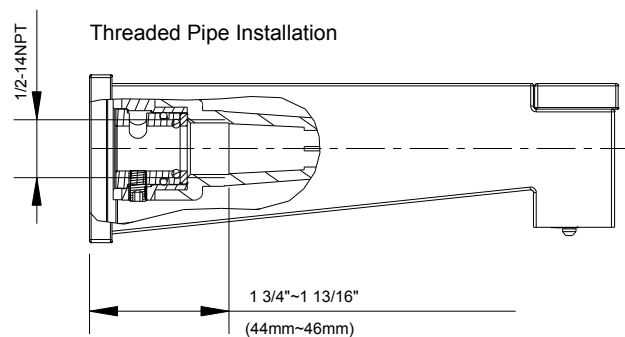

SPECIFICATIONS

Features/Benefits

- Fits 1/2" Copper or 1/2" IPS Stub Out Nipple
- Diverter on Tub Spout
- 7 7/16" Spout Length
- All Metal Body

Available Color/Finishes

Color	Description

	Chrome

Please see gerberonline.com or current price list for available finishes. Finish is defined by additional suffix.

Submittal Information:

Name: _____
Location: _____

Contractor: _____
Contact #: _____