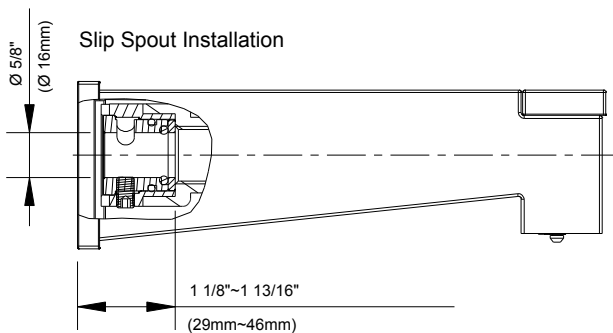

SPECIFICATIONS

Features/Benefits

- Fits 1/2" Copper or 1/2" IPS Stub Out Nipple
- Diverter on Tub Spout
- 7 7/16" Spout Length
- All Metal Body

Available Color/Finishes

Color	Description

	Chrome

Please see gerberonline.com or current price list for available finishes. Finish is defined by additional suffix.

Submittal Information:

Name: _____
Location: _____

Contractor: _____
Contact #: _____