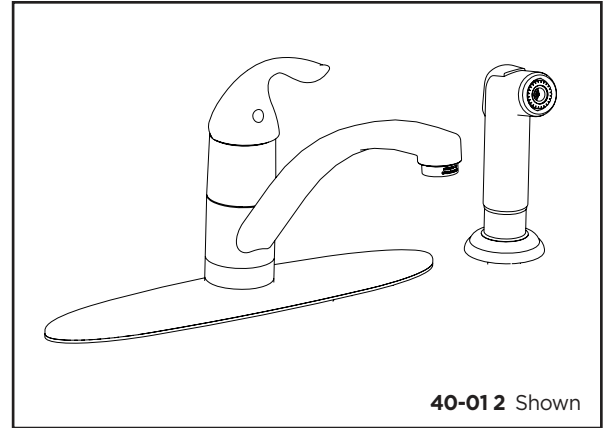

### Features:

- 4 hole installation
- Ceramic disc cartridge, G0092298, w/temp limit stop
- Includes side spray
- 1.75 gpm (6.6 L/min) max Aeration / 2.2 gpm (8.3L/min) max Spray @ 60psi
- Chrome or stainless steel finish
- Lead free waterway per NSF/ANSI 372
- Fully ADA compliant
- Limited lifetime warranty
- Meets CEC requirements