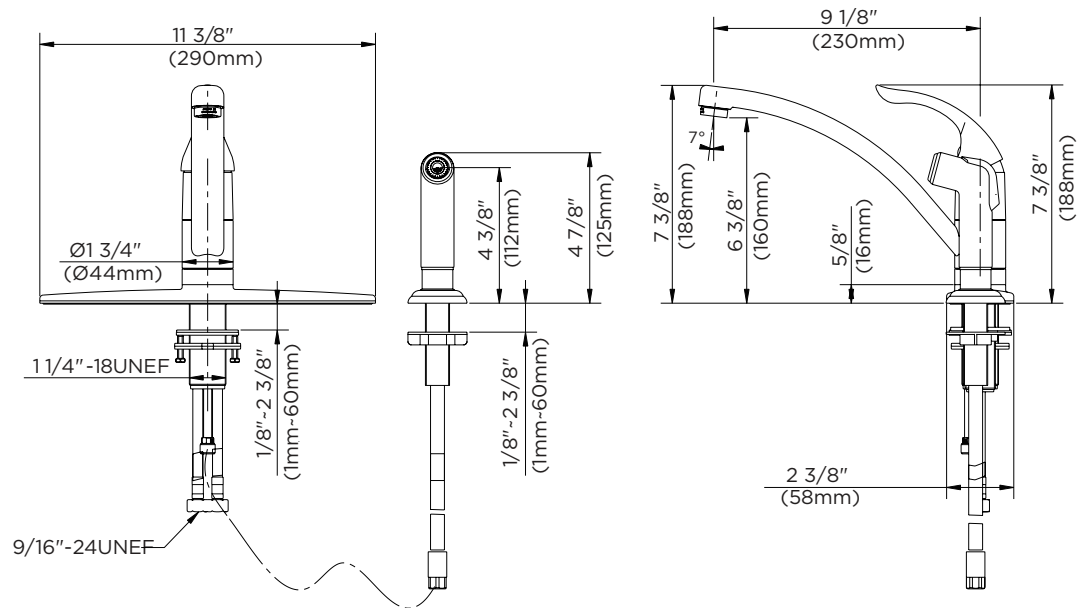

Catalog Numbers:

40-012 With Spray, Chrome

40-012-SS With Spray,
Stainless Steel

Prefixes Available:

None

Suffixes Available:

SS: Stainless Steel

Job Name	
Date	
Model Specified	
Quantity	
Customer	
Contractor	
Architect/engineer	

Gerber Toll Free Technical Support: 1-888-648-6466
www.gerberonline.com