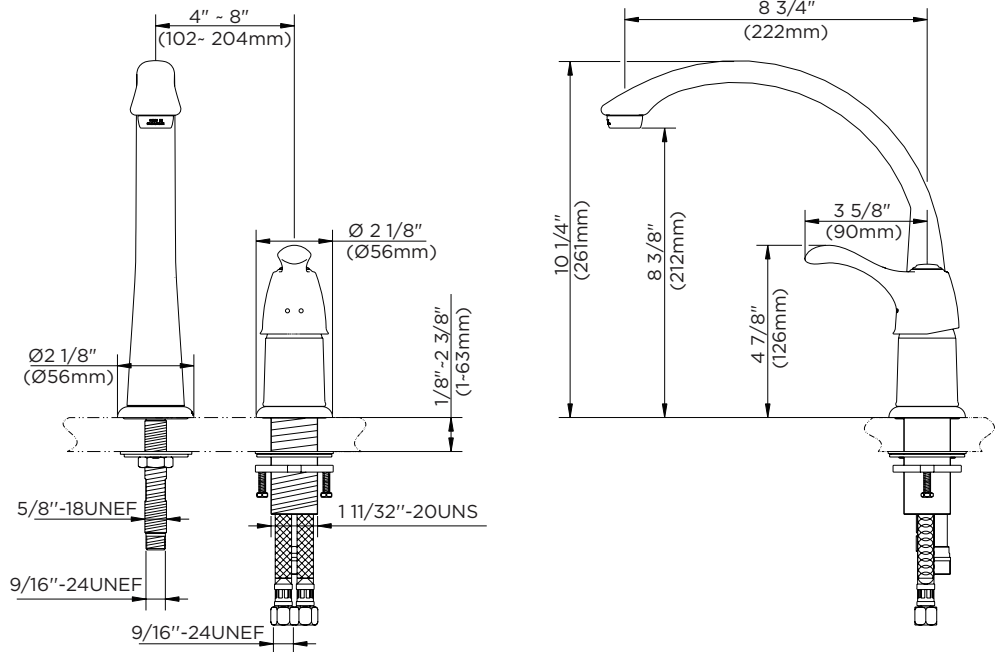

Suffixes Available

LF: Low Flow

Job Name	
Date	
Model Specified	
Quantity	
Customer	
Contractor	
Architect/engineer	

Gerber Toll Free Technical Support: 888-648-6466
www.gerberonline.com