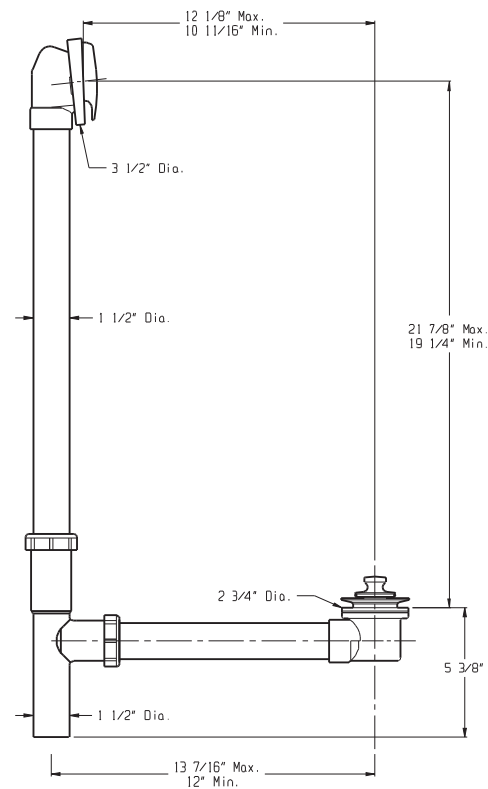

Lift & Turn Bath Drains

Features:

- Fits most tubs 14" to 16" high
- 1-1/2" plastic tubing in ABS
- Patented adjustable self-retaining rubber head gasket
- Cast brass shoe plug
- Partially assembled in carton
- Compartmentalized packaging
- Available in Chrome only

Standards & Certifications:

- IAPMO/cUPC

Catalog Numbers:

41-650 ABS (Chrome)

Suffixes Available:

None

Job Name	
Date	
Model Specified	
Quantity	
Customer	
Contractor	
Architect/engineer