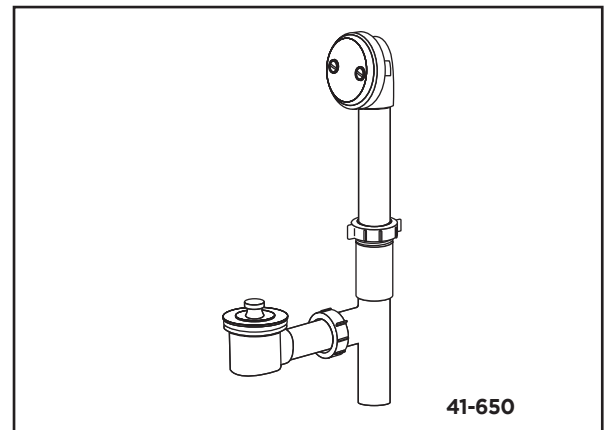

Lift & Turn Bath Drains

Features:

- Fits most tubs 14" to 16" high
- 1-1/2" plastic tubing in ABS
- Patented adjustable self-retaining rubber head gasket
- Cast brass shoe plug
- Partially assembled in carton
- Compartmentalized packaging
- Available in Chrome only

Standards & Certifications:

- IAPMO/cUPC

Catalog Numbers:

41-650 ABS (Chrome)

Suffixes Available:

None

Job Name	
Date	
Model Specified	
Quantity	
Customer	
Contractor	
Architect/engineer