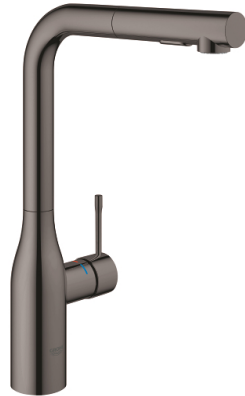

ESSENCE  
Single-Handle Kitchen Faucet  
MODEL # 30271A00

Pure Freude  
an Wasser

GROHE

**Product Description:**  
**ESSENCE**  
**Single-Handle Kitchen Faucet**

**Standard Specification:**

- High spout
- Single hole installation
- **GROHE StarLight** finish
- **GROHE SilkMove** 1.1" (28 mm) ceramic cartridge
- **Pull-out Dual Spray Control** - switches back and forth between regular flow and spray
- Diverter: laminar spray/SpeedClean shower jet
- Automatic return to laminar spray
- Swivel Spout
- Swivel area  $360^\circ$
- Integrated non-return valve
- Check valve included to prevent backflow
- Stainless steel flex lines
- Quick installation system
- Min. recommended pressure: 15 psi (1.0 bar)
- 1.75 gpm

**Color:**

- 30271A00 Hard graphite