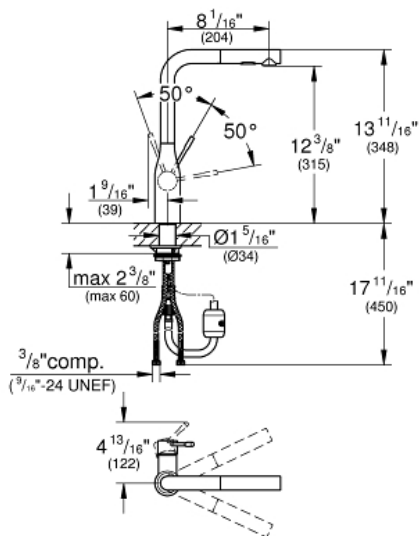

ESSENCE  
Single-Handle Kitchen Faucet  
MODEL # 30271A00

Pure Freude  
an Wasser

GROHE

**Product Description:**  
**ESSENCE**  
**Single-Handle Kitchen Faucet**

**Standard Specification:**

- High spout
- Single hole installation
- **GROHE StarLight** finish
- **GROHE SilkMove** 1.1" (28 mm) ceramic cartridge
- **Pull-out Dual Spray Control** - switches back and forth between regular flow and spray
- Diverter: laminar spray/SpeedClean shower jet
- Automatic return to laminar spray
- Swivel Spout
- Swivel area  $360^\circ$
- Integrated non-return valve
- Check valve included to prevent backflow
- Stainless steel flex lines
- Quick installation system
- Min. recommended pressure: 15 psi (1.0 bar)
- 1.75 gpm