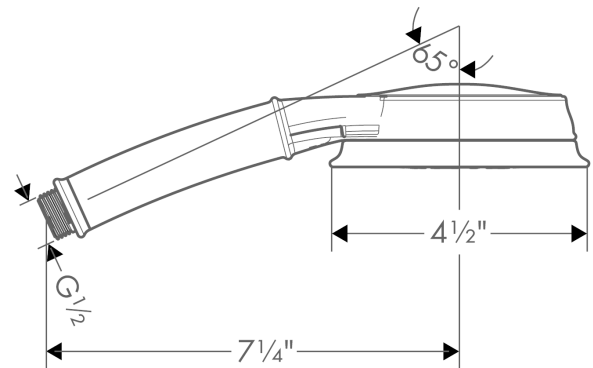

**Croma 100 Classic
Handshower 3-Jet, 2.5 GPM**

Finishes : **brushed nickel** Part no. : **04072820**

Description

Features

- 75 no-clog spray channels
- Spray modes: Full, Pulsating Massage, Intense Turbo
- Flow: 2.5 GPM (9.5 L/Min)

Item details

List Price \$ 149.00

Technology

Compliance

Product image

Scale drawing

Croma 100 Classic
Handshower 3-Jet, 2.5 GPM

Finishes : **brushed nickel** Part no. : **04072820**

Exploded drawing

Year of production: >01/08

**Croma 100 Classic
Handshower 3-Jet, 2.5 GPM**

Finishes : **brushed nickel** Part no. : **04072820**

Spare parts list

Year of production: >01/08

Pos.	Description	Part no.	Price	PU
1	filter packing	94246000	-	1