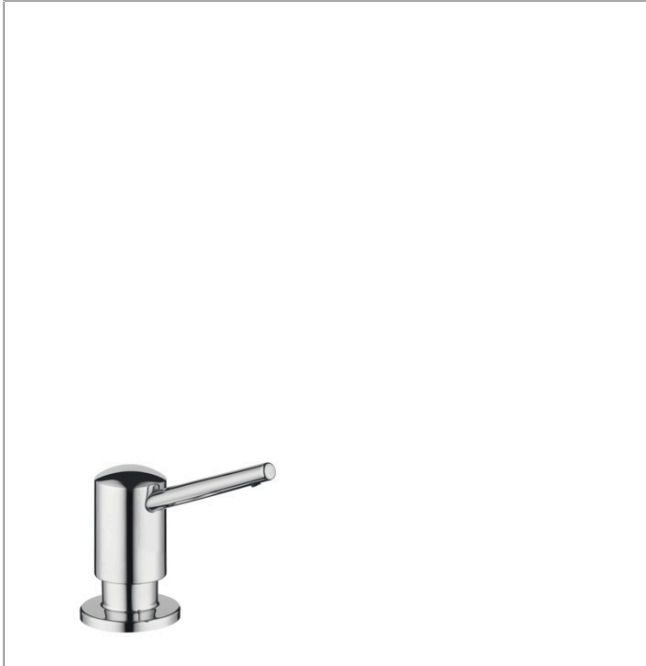

Soap Dispenser, Contemporary

Finishes : **chrome** Part no. : **04539000**

Description

Features

- metal
- bottle capacity 16 oz
- 1 7/8" maximum counter depth

Item details

List Price \$ 65.00

Product image

Scale drawing