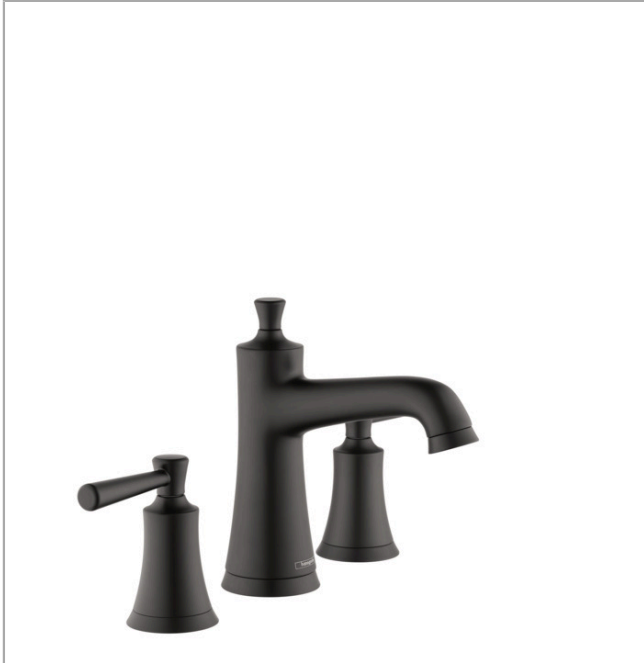

Joleena

Widespread Faucet 100 with Pop-Up Drain, 1.2 GPM

Finishes : **matte black** Part no. : **04774670**

Description

Features

- Spray modes: Aerated spray
- Flow: 1.2 GPM (4.5 L/Min)
- 90° ceramic valves
- Includes pop-up drain

Item details

List Price \$ 503.00

Technology

Compliance

Product image

Scale drawing

Joleena
Widespread Faucet 100 with Pop-Up Drain, 1.2 GPM
 Finishes : **matte black** Part no. : **04774670**

Exploded drawing

Year of production: >01/20

Joleena

Widespread Faucet 100 with Pop-Up Drain, 1.2 GPM

Finishes : **matte black** Part no. : **04774670**

Spare parts list

Year of production: >01/20

Pos.	Description	Part no.	Price	PU
1	spout cpl.	93555670	-	1
2	aerator M24x1 (4,5 l/min)	93531671	-	1
3	escutcheon	93530670	-	1
4	pop up rod	93554670	-	1
5	null	92913000	-	1
6	O-ring 8x1,75	97827000	-	1
7	null	92909000	-	1
8	lever collar	97548000	-	1
9	hose connection angel	92905000	-	1
10	handle	93553670	-	1
11	handle fixing set	98932000	-	1
12	shut off unit right closing	98817000	-	1
13	shut off unit left closing	95366001	-	1
14	null	92907000	-	1
15	connection hose 18½" M8x0,75 3/8"	96321001	-	1
16	null	92914000	-	1