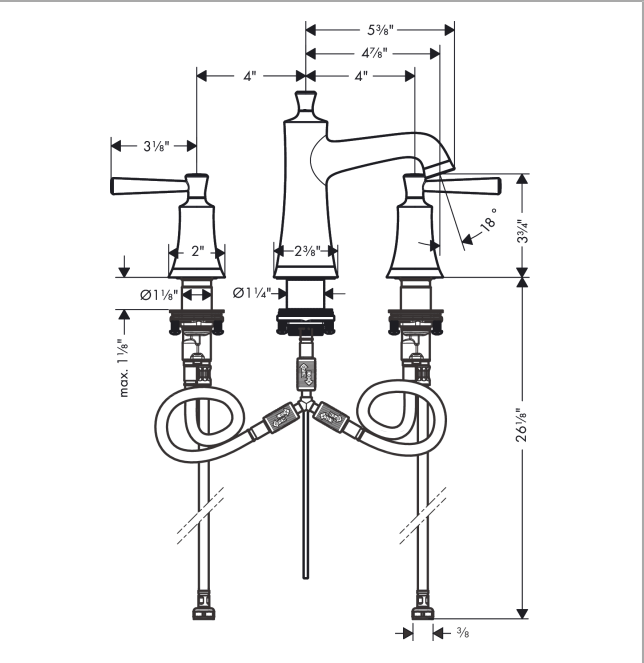

Joleena

Widespread Faucet 100 with Pop-Up Drain, 1.2 GPM

Finishes : **matte black** Part no. : **04774670**

Description

Features

- Spray modes: Aerated spray
- Flow: 1.2 GPM (4.5 L/Min)
- 90° ceramic valves
- Includes pop-up drain

Item details

List Price \$ 503.00

Technology

Compliance

Product image

Scale drawing

Joleena
Widespread Faucet 100 with Pop-Up Drain, 1.2 GPM
 Finishes : **matte black** Part no. : **04774670**

Exploded drawing

Year of production: >01/20

Joleena

Widespread Faucet 100 with Pop-Up Drain, 1.2 GPM

Finishes : **matte black** Part no. : **04774670**

Spare parts list

Year of production: >01/20

Pos.	Description	Part no.	Price	PU
1	spout cpl.	93555670	-	1
2	aerator M24x1 (4,5 l/min)	93531671	-	1
3	escutcheon	93530670	-	1
4	pop up rod	93554670	-	1
5	null	92913000	-	1
6	O-ring 8x1,75	97827000	-	1
7	null	92909000	-	1
8	lever collar	97548000	-	1
9	hose connection angel	92905000	-	1
10	handle	93553670	-	1
11	handle fixing set	98932000	-	1
12	shut off unit right closing	98817000	-	1
13	shut off unit left closing	95366001	-	1
14	null	92907000	-	1
15	connection hose 18½" M8x0,75 3/8"	96321001	-	1
16	null	92914000	-	1