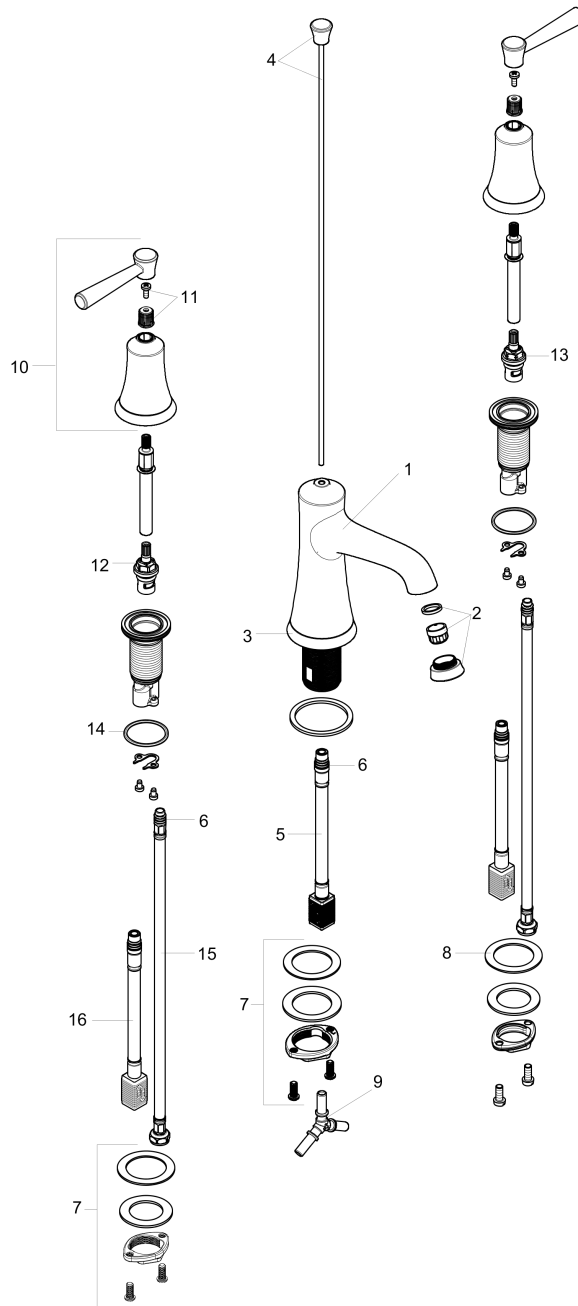

Joleena

Widespread Faucet 100 with Pop-Up Drain, 1.2 GPM

Finishes : **matte black** Part no. : **04774670**

Description

Features

- Spray modes: Aerated spray
- Flow: 1.2 GPM (4.5 L/Min)
- 90° ceramic valves
- Includes pop-up drain

Item details

List Price \$ 503.00

Technology

Compliance

Product image

Scale drawing

Joleena
Widespread Faucet 100 with Pop-Up Drain, 1.2 GPM
 Finishes : **matte black** Part no. : **04774670**

Exploded drawing

Year of production: >01/20

Joleena

Widespread Faucet 100 with Pop-Up Drain, 1.2 GPM

Finishes : **matte black** Part no. : **04774670**

Spare parts list

Year of production: >01/20

Pos.	Description	Part no.	Price	PU
1	spout cpl.	93555670	-	1
2	aerator M24x1 (4,5 l/min)	93531671	-	1
3	escutcheon	93530670	-	1
4	pop up rod	93554670	-	1
5	null	92913000	-	1
6	O-ring 8x1,75	97827000	-	1
7	null	92909000	-	1
8	lever collar	97548000	-	1
9	hose connection angel	92905000	-	1
10	handle	93553670	-	1
11	handle fixing set	98932000	-	1
12	shut off unit right closing	98817000	-	1
13	shut off unit left closing	95366001	-	1
14	null	92907000	-	1
15	connection hose 18½" M8x0,75 3/8"	96321001	-	1
16	null	92914000	-	1