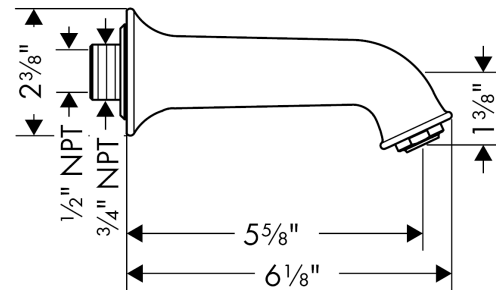

**Talis C**  
**Tube Spout**  
 Finishes : **chrome**    Part no. : **14148001**

**Description**

**Features**

- Solid brass

**Item details**

List Price \$ 205.00

**Compliance**

**Product image**

**Scale drawing**

**Talis C**  
**Tub Spout**  
 Finishes : **chrome**    Part no. : **14148001**

**Exploded drawing**

Year of production: >04/09

**Talis C**  
**Tub Spout**  
 Finishes : **chrome**    Part no. : **14148001**

**Spare parts list**

Year of production: >**04/09**

<b>Pos.</b>	<b>Description</b>	<b>Part no.</b>	<b>Price</b>	<b>PU</b>
1	connecting thread	96472001	-	1
2	O-ring 16x2,5	98134000	-	1
3	hollow set screw M6x8	97810000	-	1
4	aerator M24x1 (25 l/min)	13914000	-	1