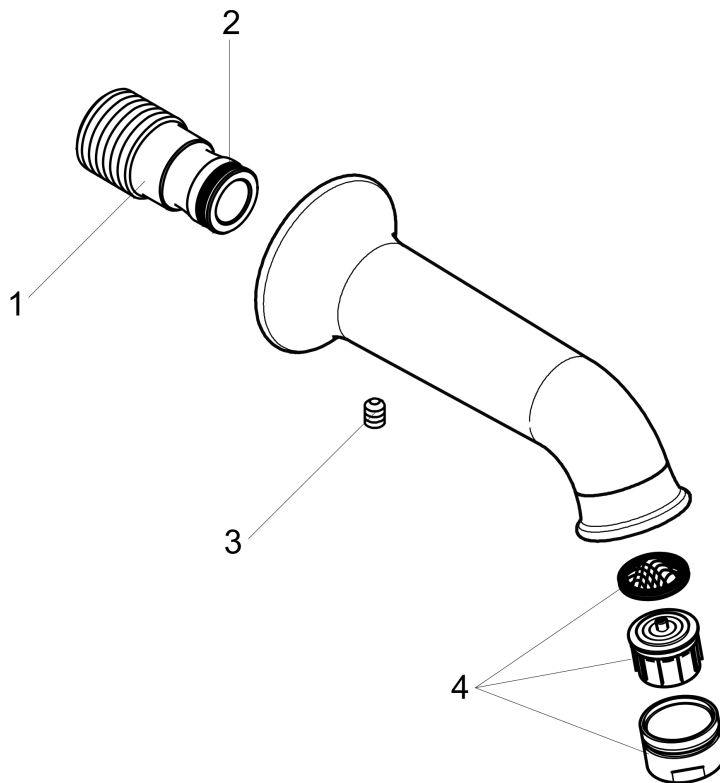

**Talis C**  
**Tube Spout**  
 Finishes : **chrome**    Part no. : **14148001**

**Description**

**Features**

- Solid brass

**Item details**

List Price \$ 205.00

**Compliance**

**Product image**

**Scale drawing**

**Talis C**  
**Tub Spout**  
 Finishes : **chrome**    Part no. : **14148001**

**Exploded drawing**

Year of production: >04/09

**Talis C**  
**Tub Spout**  
 Finishes : **chrome**    Part no. : **14148001**

**Spare parts list**

Year of production: >**04/09**

<b>Pos.</b>	<b>Description</b>	<b>Part no.</b>	<b>Price</b>	<b>PU</b>
1	connecting thread	96472001	-	1
2	O-ring 16x2,5	98134000	-	1
3	hollow set screw M6x8	97810000	-	1
4	aerator M24x1 (25 l/min)	13914000	-	1