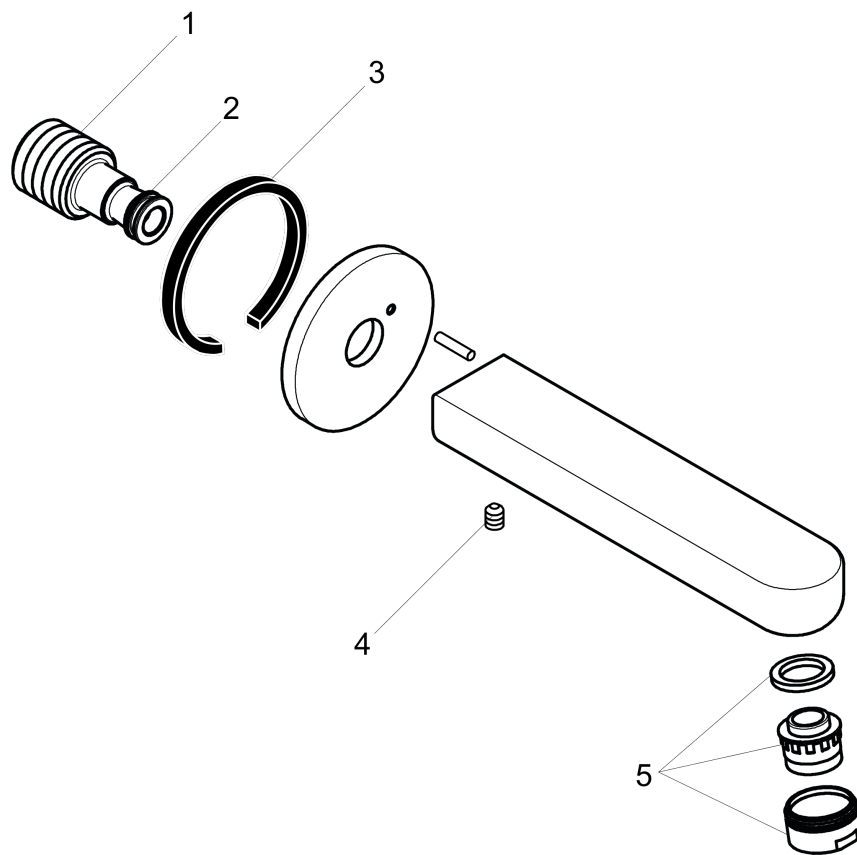

**Metris S**

**Tub Spout 9"**

Finishes : **brushed nickel** Part no. : **14421821**

**Description**

**Features**

- Solid brass

**Item details**

List Price \$ 301.00

**Compliance**

**Product image**

**Scale drawing**

**Metris S**

**Tub Spout 9"**

Finishes : **brushed nickel** Part no. : **14421821**

**Exploded drawing**

Year of production: >04/10

**Metris S**

**Tub Spout 9"**

Finishes : **brushed nickel**    Part no. : **14421821**

**Spare parts list**

Year of production: >**04/10**

<b>Pos.</b>	<b>Description</b>	<b>Part no.</b>	<b>Price</b>	<b>PU</b>
1	connecting thread	95658001	-	1
2	O-ring 13x2	98128000	-	1
3	seal	97530000	-	1
4	hollow set screw M6x8	97810000	-	1
5	aerator M24x1 (25 l/min)	13914820	-	1