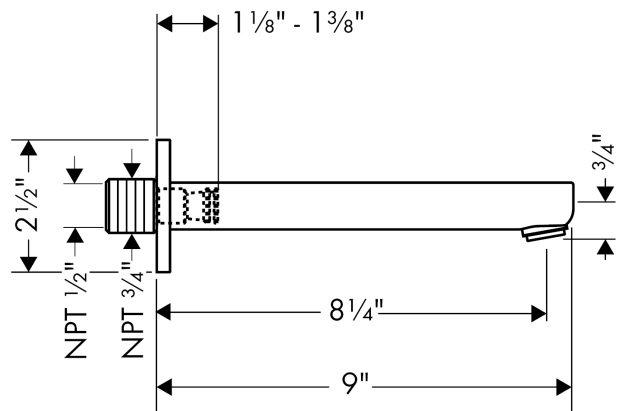

**Metris S**

**Tub Spout 9"**

Finishes : **brushed nickel** Part no. : **14421821**

**Description**

**Features**

- Solid brass

**Item details**

List Price \$ 301.00

**Compliance**

**Product image**

**Scale drawing**

**Metris S**

**Tub Spout 9"**

Finishes : **brushed nickel** Part no. : **14421821**

**Exploded drawing**

Year of production: >04/10

**Metris S**

**Tub Spout 9"**

Finishes : **brushed nickel**    Part no. : **14421821**

**Spare parts list**

Year of production: >**04/10**

<b>Pos.</b>	<b>Description</b>	<b>Part no.</b>	<b>Price</b>	<b>PU</b>
1	connecting thread	95658001	-	1
2	O-ring 13x2	98128000	-	1
3	seal	97530000	-	1
4	hollow set screw M6x8	97810000	-	1
5	aerator M24x1 (25 l/min)	13914820	-	1