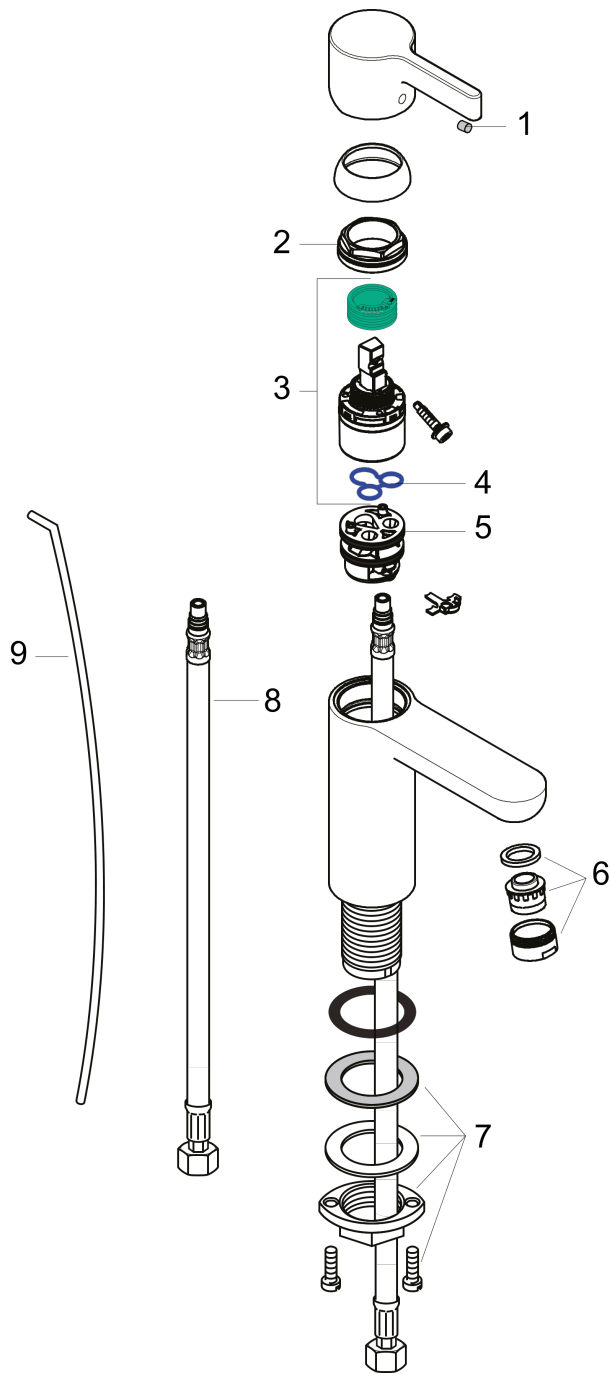

**Metris S**  
**Single-Hole Faucet 100 with Pop-Up Drain, 1.2 GPM**  
 Finishes : **chrome** Part no. : **31060001**

**Description**

**Features**

- Aerated spray
- Flow: 1.2 GPM (4.5 L/Min)
- Ceramic cartridge
- Includes pop-up drain

**Item details**

List Price \$ 366.00

**Technology**

**Compliance**

**Product image**

**Scale drawing**

**Metris S**  
**Single-Hole Faucet 100 with Pop-Up Drain, 1.2 GPM**  
 Finishes : **chrome** Part no. : **31060001**

## Metris S

Single-Hole Faucet 100 with Pop-Up Drain, 1.2 GPM

Finishes : **chrome** Part no. : **31060001**

### Spare parts list

Year of production: >07/16

Pos.	Description	Part no.	Price	PU
1	screw cover	96338000	-	1
2	nut	97209000	-	1
3	cartridge, assy	95646001	-	1
4	seal	95008000	-	1
5	O-Ring 30x2	98186000	-	1
6	aerator M24x1 (4,5 l/min)	92877000	-	1
7	fixing set (Ø 32)	13961000	-	1
8	connection hose 18½" M8x0,75 3/8"	96321001	-	1
9	pull rod	96657000	-	1
a	pop up waste	88509000	-	1
b	flange	97406000	-	1
c	handle	31093000	-	1