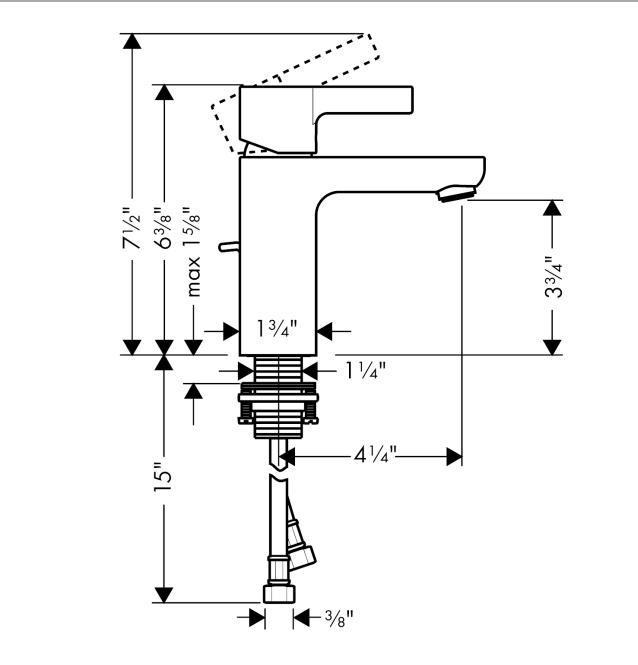

**Metris S**  
**Single-Hole Faucet 100 with Pop-Up Drain, 1.2 GPM**  
 Finishes : **chrome** Part no. : **31060001**

**Description**

**Features**

- Aerated spray
- Flow: 1.2 GPM (4.5 L/Min)
- Ceramic cartridge
- Includes pop-up drain

**Item details**

List Price \$ 366.00

**Technology**

**Compliance**

**Product image**

**Scale drawing**

**Metris S**  
**Single-Hole Faucet 100 with Pop-Up Drain, 1.2 GPM**  
 Finishes : **chrome** Part no. : **31060001**

## Metris S

Single-Hole Faucet 100 with Pop-Up Drain, 1.2 GPM

Finishes : **chrome** Part no. : **31060001**

### Spare parts list

Year of production: >07/16

Pos.	Description	Part no.	Price	PU
1	screw cover	96338000	-	1
2	nut	97209000	-	1
3	cartridge, assy	95646001	-	1
4	seal	95008000	-	1
5	O-Ring 30x2	98186000	-	1
6	aerator M24x1 (4,5 l/min)	92877000	-	1
7	fixing set (Ø 32)	13961000	-	1
8	connection hose 18½" M8x0,75 3/8"	96321001	-	1
9	pull rod	96657000	-	1
a	pop up waste	88509000	-	1
b	flange	97406000	-	1
c	handle	31093000	-	1