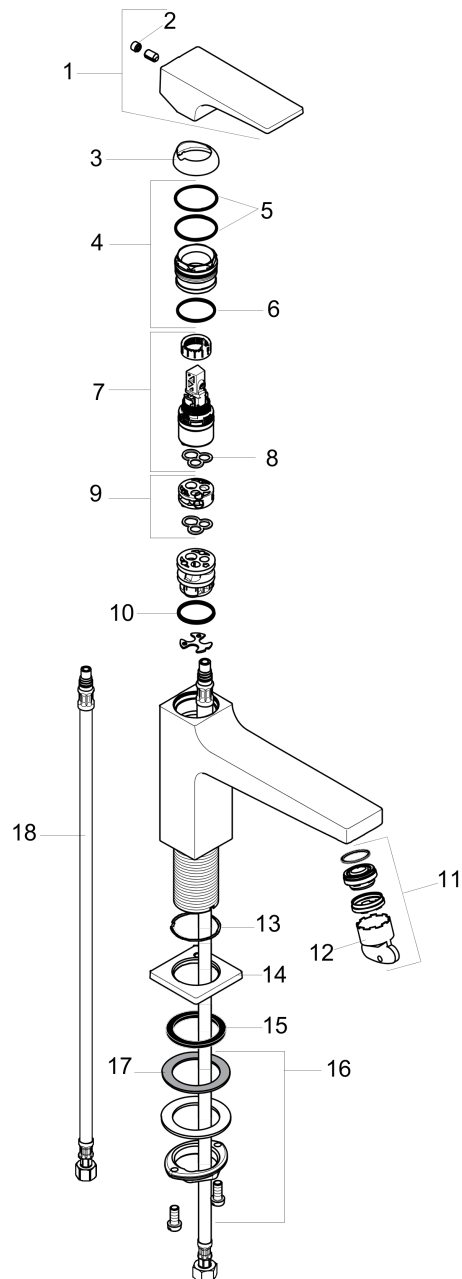

**Metropol**  
**Single-Hole Faucet 100 with Lever Handle, 1.2 GPM**  
 Finishes : **chrome** Part no. : **32505001**

**Description**

**Features**

- Aerated spray
- Flow: 1.2 GPM (4.5 L/Min)
- Ceramic cartridge

**Item details**

List Price \$ 355.00

**Technology**

**Compliance**

**Product image**

**Scale drawing**

**Metropol**  
**Single-Hole Faucet 100 with Lever Handle, 1.2 GPM**  
 Finishes : **chrome**    Part no. : **32505001**

Exploded drawing

Year of production: >01/18

**Metropol**  
**Single-Hole Faucet 100 with Lever Handle, 1.2 GPM**  
 Finishes : **chrome** Part no. : **32505001**

## Spare parts list

Year of production: >01/18

Pos.	Description	Part no.	Price	PU
1	handle	92995000	-	1
2	screw cover	95704000	-	1
3	flange	92625000	-	1
4	nut	92689000	-	1
5	O-ring 27x1,5	92527000	-	1
6	O-ring 25x1,5	98146000	-	1
7	cartridge, assy	95973001	-	1
8	seal	98865000	-	1
9	adapter for cartridge	98866000	-	1
10	O-ring 23x2	98398000	-	1
11	aerator M22x1	93098000	-	1
12	service tool	95661000	-	1
13	O-ring 32x1,5	92936000	-	1
14	escutcheon	93048000	-	1
15	flat seal	98749000	-	1
16	fixing set (Ø 32)	13961000	-	1
17	lever collar	97548000	-	1
18	connection hose 23½" M8x0,75 3/8"	98600001	-	1
a	O-ring 7x1,5	98422000	-	1