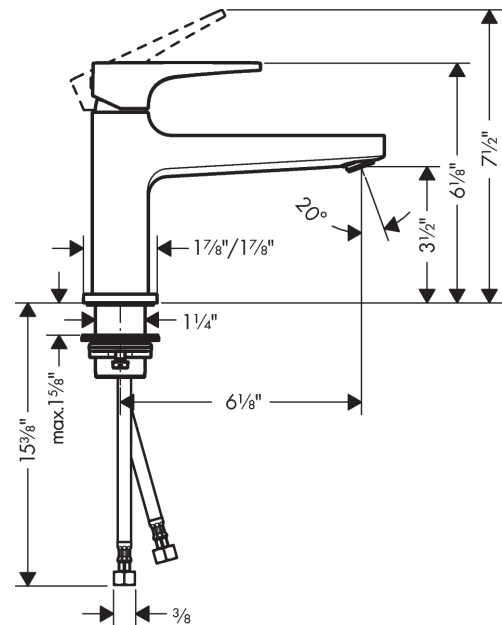

**Metropol**  
**Single-Hole Faucet 100 with Lever Handle, 1.2 GPM**  
 Finishes : **chrome** Part no. : **32505001**

**Description**

**Features**

- Aerated spray
- Flow: 1.2 GPM (4.5 L/Min)
- Ceramic cartridge

**Item details**

List Price \$ 355.00

**Technology**

**Compliance**

**Product image**

**Scale drawing**

**Metropol**  
**Single-Hole Faucet 100 with Lever Handle, 1.2 GPM**  
 Finishes : **chrome**    Part no. : **32505001**

Exploded drawing

Year of production: >01/18

**Metropol**  
**Single-Hole Faucet 100 with Lever Handle, 1.2 GPM**  
 Finishes : **chrome** Part no. : **32505001**

## Spare parts list

Year of production: >01/18

Pos.	Description	Part no.	Price	PU
1	handle	92995000	-	1
2	screw cover	95704000	-	1
3	flange	92625000	-	1
4	nut	92689000	-	1
5	O-ring 27x1,5	92527000	-	1
6	O-ring 25x1,5	98146000	-	1
7	cartridge, assy	95973001	-	1
8	seal	98865000	-	1
9	adapter for cartridge	98866000	-	1
10	O-ring 23x2	98398000	-	1
11	aerator M22x1	93098000	-	1
12	service tool	95661000	-	1
13	O-ring 32x1,5	92936000	-	1
14	escutcheon	93048000	-	1
15	flat seal	98749000	-	1
16	fixing set (Ø 32)	13961000	-	1
17	lever collar	97548000	-	1
18	connection hose 23½" M8x0,75 3/8"	98600001	-	1
a	O-ring 7x1,5	98422000	-	1