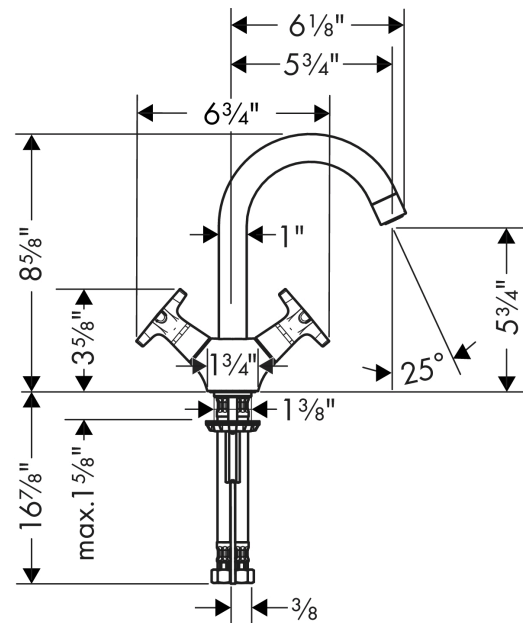

Logis Classic
Single-Hole Faucet 150 with Swivel Spout and Pop-Up Drain, 1.2 GPM
 Finishes : **chrome** Part no. : **71270001**

Description

Features

- Swivel range 120°
- Aerated spray
- Flow: 1.2 GPM (4.5 L/Min)
- 90° ceramic valves
- Includes pop-up drain

Item details

List Price \$ 194.00

Technology

Compliance

Product image

Scale drawing

Logis Classic
Single-Hole Faucet 150 with Swivel Spout and Pop-Up Drain, 1.2 GPM
 Finishes : **chrome** Part no. : **71270001**

Exploded drawing

Year of production: >07/16

Logis Classic

Single-Hole Faucet 150 with Swivel Spout and Pop-Up Drain, 1.2 GPM

Finishes : **chrome** Part no. : **71270001**

Spare parts list

Year of production: >07/16

Pos.	Description	Part no.	Price	PU
1	spout cpl.	96521000	-	1
2	sealing set	92646000	-	1
3	O-Ring 14x2,5	98189000	-	1
4	O-ring 12x2	98214000	-	1
5	screw M8 x 68	97736000	-	1
6	set of color-rings cold / hot water	92225000	-	1
7	shut off unit right closing	94009001	-	1
8	handle	92222000	-	1
9	handle fixing set	98932000	-	1
10	seal Ø 42	98722000	-	1
11	fixing set	96016000	-	1
12	connection hose 18½" M8x0,75 3/8"	96321001	-	1
13	pull rod	96657000	-	1
14	aerator M24x1 (4,5 l/min)	92879000	-	1
15	axialring	97558000	-	1
16	screw	97662000	-	1
a	pop up waste	88509000	-	1