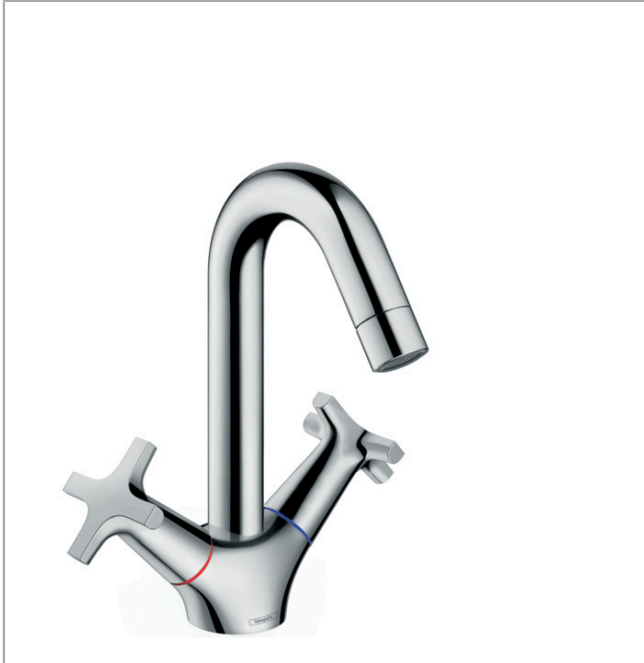

Logis Classic
Single-Hole Faucet 150 with Swivel Spout and Pop-Up Drain, 1.2 GPM
 Finishes : **chrome** Part no. : **71270001**

Description

Features

- Swivel range 120°
- Aerated spray
- Flow: 1.2 GPM (4.5 L/Min)
- 90° ceramic valves
- Includes pop-up drain

Item details

List Price \$ 194.00

Technology

Compliance

Product image

Scale drawing

Logis Classic
Single-Hole Faucet 150 with Swivel Spout and Pop-Up Drain, 1.2 GPM
 Finishes : **chrome** Part no. : **71270001**

Exploded drawing

Year of production: >07/16

Logis Classic

Single-Hole Faucet 150 with Swivel Spout and Pop-Up Drain, 1.2 GPM

Finishes : **chrome** Part no. : **71270001**

Spare parts list

Year of production: >07/16

Pos.	Description	Part no.	Price	PU
1	spout cpl.	96521000	-	1
2	sealing set	92646000	-	1
3	O-Ring 14x2,5	98189000	-	1
4	O-ring 12x2	98214000	-	1
5	screw M8 x 68	97736000	-	1
6	set of color-rings cold / hot water	92225000	-	1
7	shut off unit right closing	94009001	-	1
8	handle	92222000	-	1
9	handle fixing set	98932000	-	1
10	seal Ø 42	98722000	-	1
11	fixing set	96016000	-	1
12	connection hose 18½" M8x0,75 3/8"	96321001	-	1
13	pull rod	96657000	-	1
14	aerator M24x1 (4,5 l/min)	92879000	-	1
15	axialring	97558000	-	1
16	screw	97662000	-	1
a	pop up waste	88509000	-	1