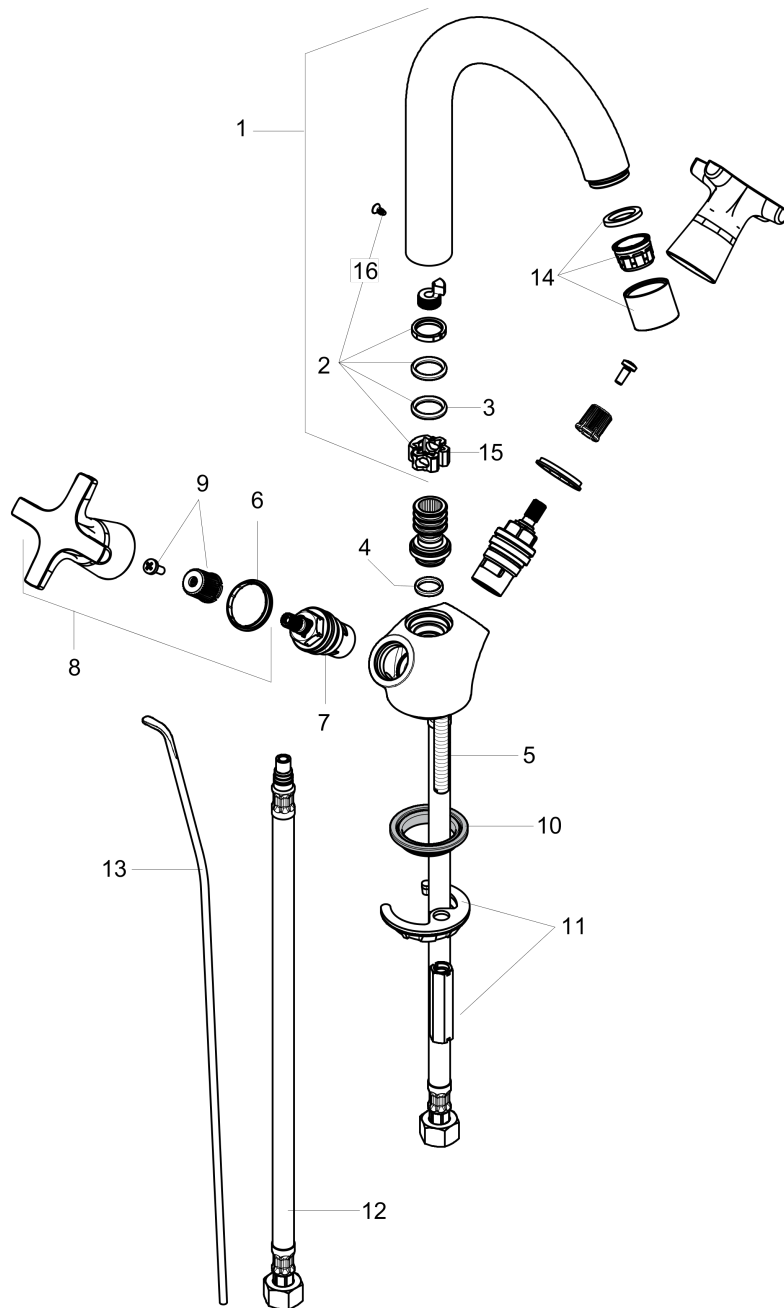

Logis Classic
Single-Hole Faucet 150 with Swivel Spout and Pop-Up Drain, 1.2 GPM
 Finishes : **chrome** Part no. : **71270001**

Description

Features

- Swivel range 120°
- Aerated spray
- Flow: 1.2 GPM (4.5 L/Min)
- 90° ceramic valves
- Includes pop-up drain

Item details

List Price \$ 194.00

Technology

Compliance

Product image

Scale drawing

Logis Classic
Single-Hole Faucet 150 with Swivel Spout and Pop-Up Drain, 1.2 GPM
 Finishes : **chrome** Part no. : **71270001**

Exploded drawing

Year of production: >07/16

Logis Classic

Single-Hole Faucet 150 with Swivel Spout and Pop-Up Drain, 1.2 GPM

Finishes : **chrome** Part no. : **71270001**

Spare parts list

Year of production: >07/16

Pos.	Description	Part no.	Price	PU
1	spout cpl.	96521000	-	1
2	sealing set	92646000	-	1
3	O-Ring 14x2,5	98189000	-	1
4	O-ring 12x2	98214000	-	1
5	screw M8 x 68	97736000	-	1
6	set of color-rings cold / hot water	92225000	-	1
7	shut off unit right closing	94009001	-	1
8	handle	92222000	-	1
9	handle fixing set	98932000	-	1
10	seal Ø 42	98722000	-	1
11	fixing set	96016000	-	1
12	connection hose 18½" M8x0,75 3/8"	96321001	-	1
13	pull rod	96657000	-	1
14	aerator M24x1 (4,5 l/min)	92879000	-	1
15	axialring	97558000	-	1
16	screw	97662000	-	1
a	pop up waste	88509000	-	1