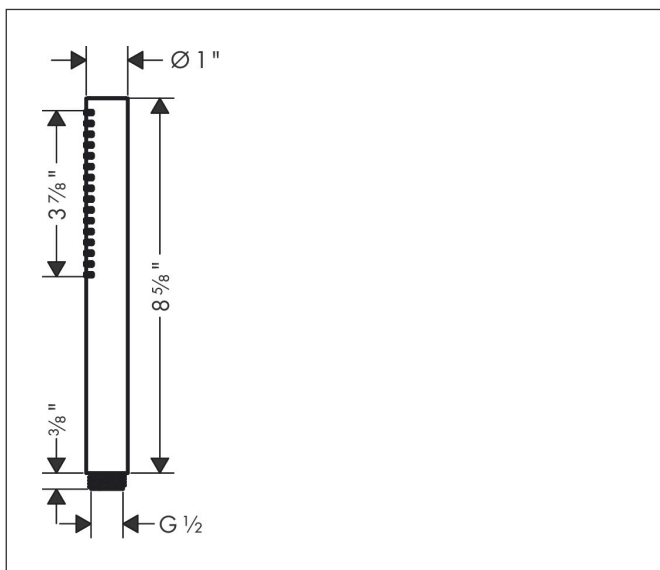

Brand hansgrohe
Art. Name **Pulsify S** Baton Handshower 100 1-Jet, 1.75 GPM
Art. Nr. 24126821
Surface brushed nickel
Pos. 1

Product Picture

Features

- Spray modes: PowderRain
- Flow: 1.75 GPM (6.6 L/Min)

Drawing

Technology

Spray Types