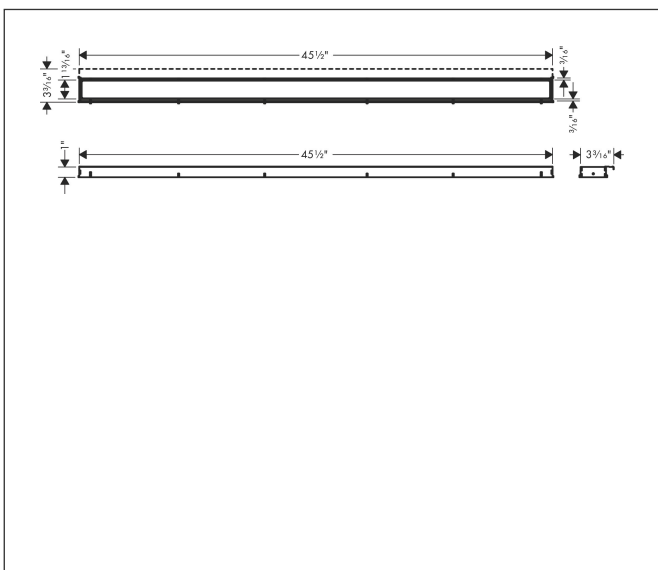

| | |
|-----------|--|
| Brand | hansgrohe |
| Art. Name | RainDrain Match Trim 47 1/4" with Height Adjustable Frame |
| Art. Nr. | 56042001 |
| Surface | chrome |
| Pos. | 1 |

Product Picture

Features

- Consists of: design trim, height adjustable frame, wall installation flange
- Mounting type: wall-mounted, free in the floor
- Easy to clean surface
- Easy adjustment to tile thickness with height adjustable frame (7 - 18 mm)
- Tile thickness: up to 18 mm
- Suitable for any type of tile
- Up to 60 l/min drainage capacity
- Where to use: new construction, renovation
- Grate removal tool allows easy removal of the trim
- Wall mounting possible
- tile inlay depth: 12 mm
- Grate material: Stainless Steel 304 (1.4301)
- Suitable for primary and secondary drainage
- Frame width: 62 mm

Drawing

Technology