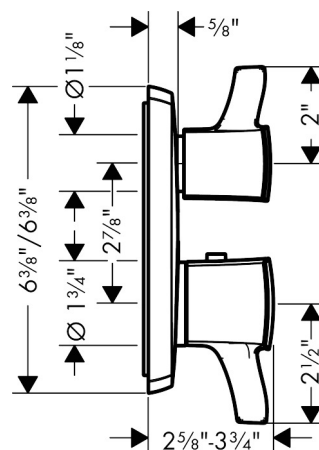

|           |  |
|-----------|--|
| Brand     | hansgrohe  |
| Art. Name | <b>Ecostat Classic</b> Thermostatic Trim with Volume Control, Square |
| Art. Nr.  | 15727141   |
| Surface   | brushed bronze   |
| Pos.      | 1  |

## Product Picture

## Drawing

## Features

- Volume control for 1 outlet
- Flow: 6.0 GPM (22.7 L/Min)
- Thermostatic cartridge, Ceramic cartridge
- Anti-scald 100° safety stop
- Optimized for water-efficient shower products