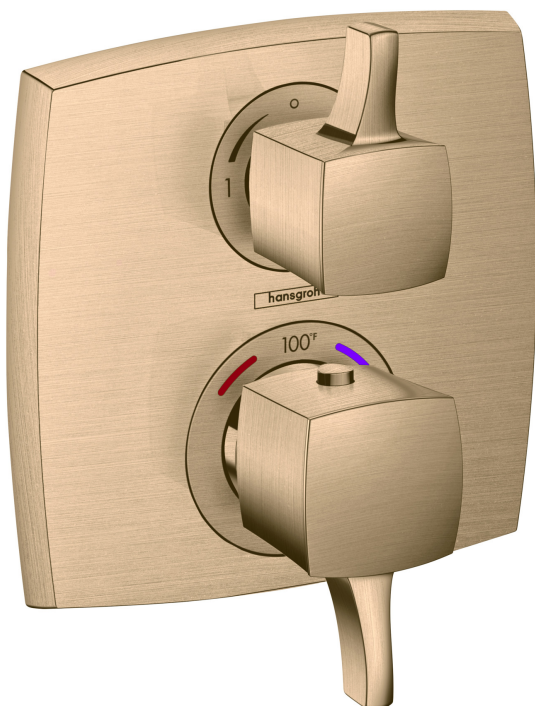

|           |  |
|-----------|--|
| Brand     | hansgrohe  |
| Art. Name | <b>Ecostat Classic</b> Thermostatic Trim with Volume Control, Square |
| Art. Nr.  | 15727141   |
| Surface   | brushed bronze   |
| Pos.      | 1  |

## Product Picture

## Features

- Volume control for 1 outlet
- Flow: 6.0 GPM (22.7 L/Min)
- Thermostatic cartridge, Ceramic cartridge
- Anti-scald 100° safety stop
- Optimized for water-efficient shower products