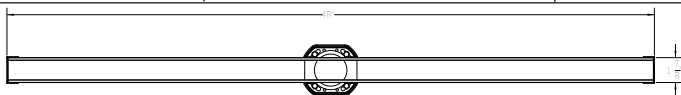

60" Roughs Only Kit Includes:

- 1 - GL 3860 PVC Channel
- 2 - EL 38 PVC Stop End
- 1 - SL 32 PVC Outlet Section
- 1 - CS 3860 Channel Spacer
- 1 - S 50 PVC Threaded Outlet
- 2 - CT 60 Channel Trim
- 1 - HB 32 Hair Basket

- RG-L 3860 SS
- RG-L 3860 PS
- RG-L 3860 ORB
- RG-L 3860 SB
- RG-L 3860 BK