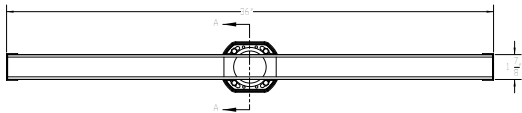

48" Roughs Only Kit Includes:

- 1 - GL 3848 PVC Channel
- 2 - EL 38 PVC Stop End
- 1 - SL 32 PVC Outlet Section
- 1 - CS 3848 Channel Spacer
- 1 - S 50 PVC Threaded Outlet
- 2 - CT 48 Channel Trim
- 1 - HB 32 Hair Basket

- RG-L 3848 SS
- RG-L 3848 PS
- RG-L 3848 ORB
- RG-L 3848 SB
- RG-L 3848 BK