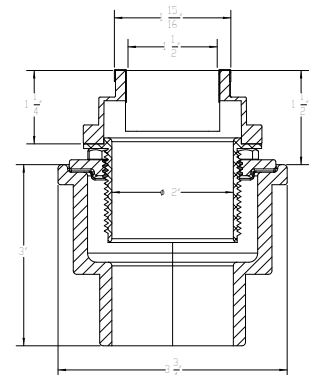

- RG-L 3872 SS
- RG-L 3872 PS
- RG-L 3872 ORB
- RG-L 3872 SB
- RG-L 3872 BK

96" Roughs Only Kit Includes:

- 1 - GL 3896 PVC Channel
- 2 - EL 38 PVC Stop End
- 2 - SL 32 PVC Outlet Section
- 1 - CS 3896 Channel Spacer
- 2 - S 50 PVC Threaded Outlet
- 2 - CT 96 Channel Trim
- 2 - HB 32 Hair Basket

- RG-L 3896 SS
- RG-L 3896 PS
- RG-L 3896 ORB
- RG-L 3896 SB
- RG-L 3896 BK

To order the roughs without the channel trim use PVC Components Only Kit.

- | | |
|--|---|
| PVC Components Only Kit Includes the GL 38 PVC Channel, EL 38 PVC Stop Ends, SL 32 PVC Outlet Section(s), CS 38 Channel Spacer, S 50 PVC Threaded Outlet(s), and HB 32 Hair Basket(s). | <ul style="list-style-type: none"> RG-L 3836 RG-L 3848 RG-L 3860 RG-L 3872 (Two outlets) RG-L 3896 (Two outlets) |
|--|---|