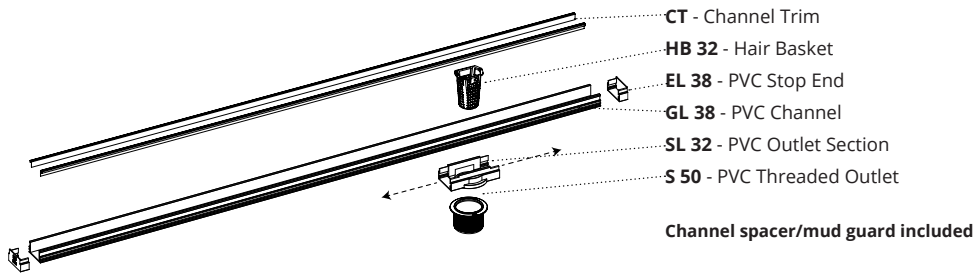

RG-L 38 Specifications

Site Sizable Series Roughs Only Kits.

The Rough Only Kits include the PVC components and channel trim for the S-LAG 38 and S-LT 38 series. Add a clamp down drain to complete components needed for installation.

The grate and hair maintenance kit can be purchased separately and are not needed for installation.

Full lengths shown. The channel and channel trim length can be cut on-site, and the drain outlet(s) can be located anywhere along the channel run.

36" Roughs Only Kit Includes:

- 1 - GL 3836 PVC Channel
- 2 - EL 38 PVC Stop End
- 1 - SL 32 PVC Outlet Section
- 1 - CS 3836 Channel Spacer
- 1 - S 50 PVC Threaded Outlet
- 2 - CT 36 Channel Trim
- 1 - HB 32 Hair Basket

- RG-L 3836 SS
- RG-L 3836 PS
- RG-L 3836 ORB
- RG-L 3836 SB
- RG-L 3836 BK