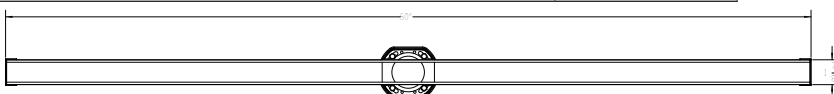

72" Roughs Only Kit Includes:

- 1 - GL 3872 PVC Channel
- 2 - EL 38 PVC Stop End
- 2 - SL 32 PVC Outlet Section
- 1 - CS 3872 Channel Spacer
- 2 - S 50 PVC Threaded Outlet
- 2 - CT 72 Channel Trim
- 2 - HB 32 Hair Basket

- RG-L 3872 SS
- RG-L 3872 PS
- RG-L 3872 ORB
- RG-L 3872 SB
- RG-L 3872 BK