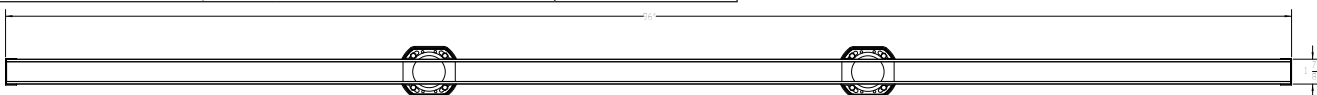

RG-L 38 Specifications

Site Sizable Series Roughs Only Kits.

The Rough Only Kits include the PVC components and channel trim for the S-LAG 38 and S-LT 38 series. Add a clamp down drain to complete components needed for installation.

The grate and hair maintenance kit can be purchased separately and are not needed for installation.

Full lengths shown. The channel and channel trim length can be cut on-site, and the drain outlet(s) can be located anywhere along the channel run.

36" Roughs Only Kit Includes:

- 1 - GL 3836 PVC Channel
- 2 - EL 38 PVC Stop End
- 1 - SL 32 PVC Outlet Section
- 1 - CS 3836 Channel Spacer
- 1 - S 50 PVC Threaded Outlet
- 2 - CT 36 Channel Trim
- 1 - HB 32 Hair Basket

- RG-L 3836 SS
- RG-L 3836 PS
- RG-L 3836 ORB
- RG-L 3836 SB
- RG-L 3836 BK

48" Roughs Only Kit Includes:

- 1 - GL 3848 PVC Channel
- 2 - EL 38 PVC Stop End
- 1 - SL 32 PVC Outlet Section
- 1 - CS 3848 Channel Spacer
- 1 - S 50 PVC Threaded Outlet
- 2 - CT 48 Channel Trim
- 1 - HB 32 Hair Basket

- RG-L 3848 SS
- RG-L 3848 PS
- RG-L 3848 ORB
- RG-L 3848 SB
- RG-L 3848 BK

60" Roughs Only Kit Includes:

- 1 - GL 3860 PVC Channel
- 2 - EL 38 PVC Stop End
- 1 - SL 32 PVC Outlet Section
- 1 - CS 3860 Channel Spacer
- 1 - S 50 PVC Threaded Outlet
- 2 - CT 60 Channel Trim
- 1 - HB 32 Hair Basket

- RG-L 3860 SS
- RG-L 3860 PS
- RG-L 3860 ORB
- RG-L 3860 SB
- RG-L 3860 BK

72" Roughs Only Kit Includes:

- 1 - GL 3872 PVC Channel
- 2 - EL 38 PVC Stop End
- 2 - SL 32 PVC Outlet Section
- 1 - CS 3872 Channel Spacer
- 2 - S 50 PVC Threaded Outlet
- 2 - CT 72 Channel Trim
- 2 - HB 32 Hair Basket

- RG-L 3872 SS
- RG-L 3872 PS
- RG-L 3872 ORB
- RG-L 3872 SB
- RG-L 3872 BK

96" Roughs Only Kit Includes:

- 1 - GL 3896 PVC Channel
- 2 - EL 38 PVC Stop End
- 2 - SL 32 PVC Outlet Section
- 1 - CS 3896 Channel Spacer
- 2 - S 50 PVC Threaded Outlet
- 2 - CT 96 Channel Trim
- 2 - HB 32 Hair Basket

- RG-L 3896 SS
- RG-L 3896 PS
- RG-L 3896 ORB
- RG-L 3896 SB
- RG-L 3896 BK