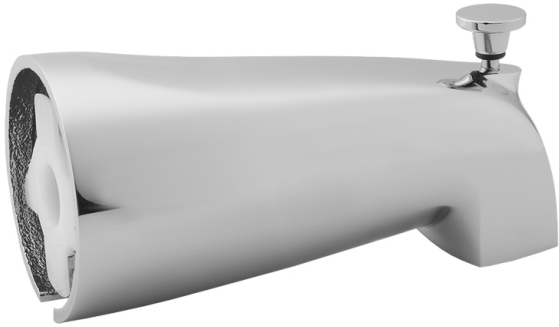

Brass Body Diverter Tub Spout

Model #: 2042-

FEATURES:

- Brass body design diverter tub spout
- Slip fit for use with 1/2" copper or 1/2" pex
- 5 1/2" reach
- Easy set screw connection

AVAILABLE FINISHES:

Polished Chrome (PCH)	Satin Chrome (SC)	Bronze Umber (BU)
Satin Nickel (SN)	Pewter (PEW)	Caramel Bronze (CB)
Polished Nickel (PN)	Antique Brass (AB)	Antique Copper (ACU)
Oil-Rubbed Bronze (ORB)	Polished Brass (PB)	Polished Copper (PCU)
Vintage Bronze (VB)	Satin Brass (SB)	Rose Gold (RG)
Matte Black (MBK)	Satin Gold (SG)	Polished Gold (PG)
Black Nickel (BKN)	Bombay Gold (BG)	Jewelers Gold (JG)
Europa Bronze (EB)	White (WH)	Sedona Beige (SDB)
Tristan Brass (TB)	Unlacquered Brass (ULB)	Satin Cooper (SCU)