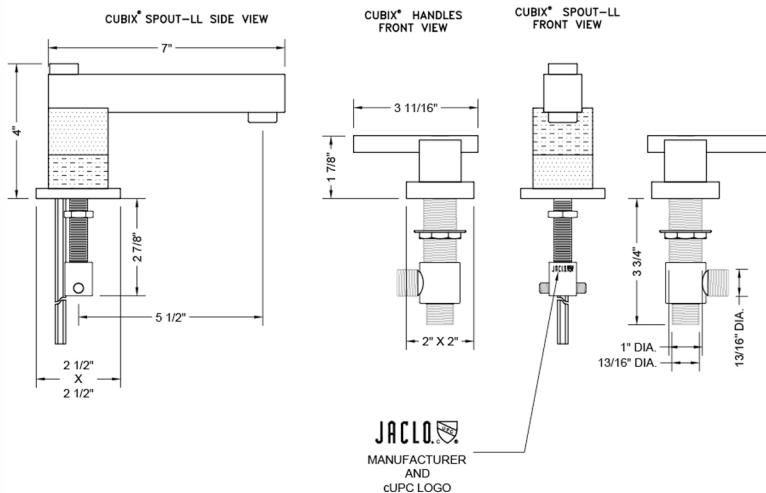

CUBIX® Faucet Double Stack with CUBIX® Lever Handles - 1.2 GPM

Model #: 3304-T670-1.2-

FEATURES:

- All brass 8" - 12" widespread faucet includes brass pop-up drain with overflow
- 1/4 turn ceramic valves
- Double Stack Stationary Spout
- Available Flow Rates: 1.5, 1.2 & 0.5 GPM. Additional flow rate (aerator) options available. Contact JACLO.
- 5 1/2" spout reach
- Spout Hole Size Min-Max: 1 5/8" - 2"
- Valve Hole Size Min-Max: 1 1/8" - 1 5/8"
- ADA Compliant Levers

SPECIFICATION DRAWING:

AVAILABLE HANDLES:

COMPLIANCES:

Complies with: ASME A112.18.1-2012/CSA B125.1-12