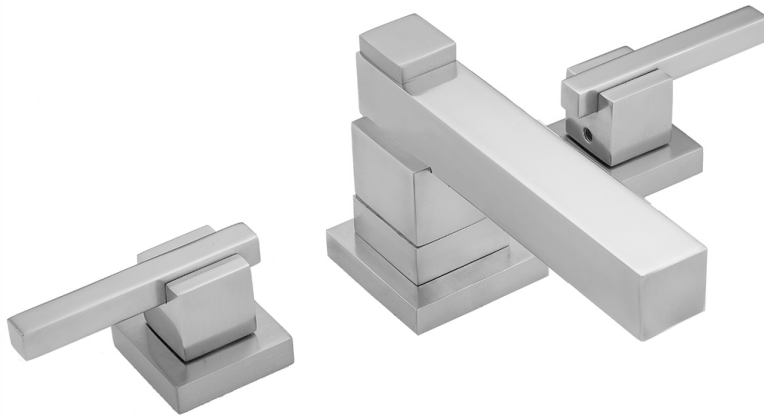

CUBIX® Faucet Double Stack with CUBIX® Lever Handles - 1.2 GPM

Model #: 3304-T670-1.2-

FEATURES:

- All brass 8" - 12" widespread faucet includes brass pop-up drain with overflow
- 1/4 turn ceramic valves
- Double Stack Stationary Spout
- Available Flow Rates: 1.5, 1.2 & 0.5 GPM. Additional flow rate (aerator) options available. Contact JACLO.
- 5 1/2" spout reach
- Spout Hole Size Min-Max: 1 5/8" - 2"
- Valve Hole Size Min-Max: 1 1/8" - 1 5/8"
- ADA Compliant Levers

AVAILABLE FINISHES:

Polished Chrome (PCH)	Satin Chrome (SC)	Bronze Umber (BU)
Satin Nickel (SN)	Pewter (PEW)	Caramel Bronze (CB)
Polished Nickel (PN)	Antique Brass (AB)	Antique Copper (ACU)
Oil-Rubbed Bronze (ORB)	Polished Brass (PB)	Polished Copper (PCU)
Vintage Bronze (VB)	Satin Brass (SB)	Matte Black (MBK)
Satin Gold (SG)	Polished Gold (PG)	Black Nickel (BKN)
Bombay Gold (BG)	Jewelers Gold (JG)	Satin Cooper (SCU)