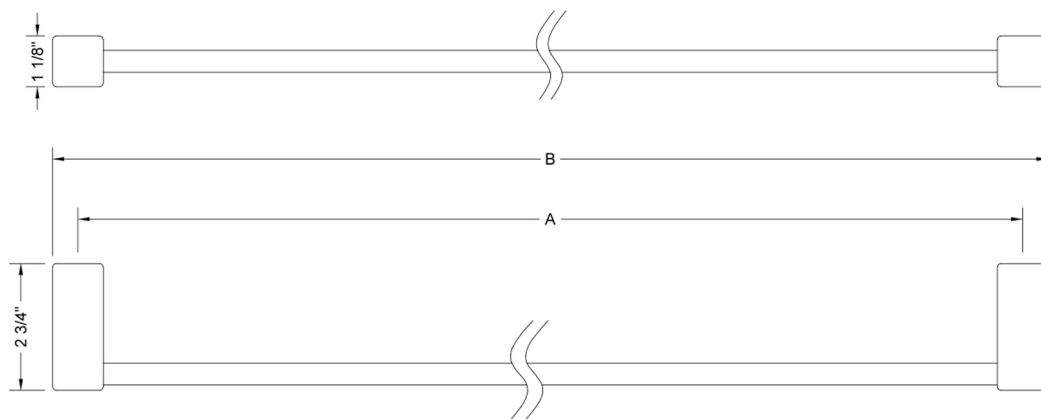

# 18" CUBIX® II Towel Bar

**Model #: 5401-TB-18-**

**FEATURES:**

- All brass 18" towel bar
- Universal mounting hardware included
- 2 3/4" projection
- Custom length available, contact JACLO for pricing & availability
- Able to be cut in the field

**SPECIFICATION DRAWING:**

JACLO TOWEL BARS			
PART. #	DESCRIPTION	A	B
5401-TB-18-	18" ALL BRASS TOWEL BAR	18"	19 1/8"
5401-TB-24-	24" ALL BRASS TOWEL BAR	24"	25 1/8"