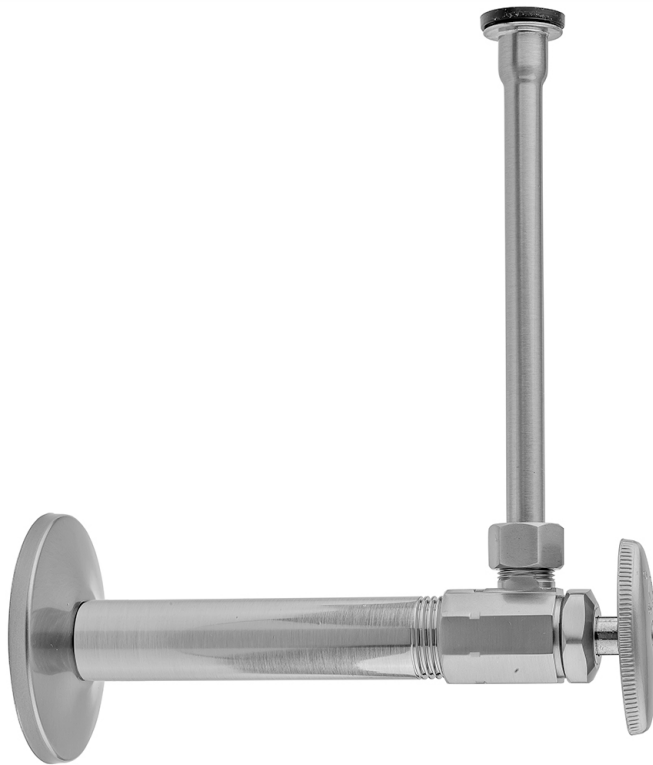

Multi Turn Angle Pattern 1/2" IPS x 3/8" O.D. Toilet Supply Kit with Oval Handle, 20" Supply Tube, Escutcheon

Model #: 586-72-

FEATURES:

- Complete Toilet Supply Kit
- Kit contains:
 - (1) Multi Turn Angle Pattern 1/2" IPS x 3/8" O.D. Supply Valve with Oval Handle P/N 586
 - (1) 20" Copper Supply Tube P/N 772
 - (1) Escutcheon P/N 741
 - (1) 1/2" Brass Nipple P/N 801-12.4

AVAILABLE FINISHES:

- | | | |
|-----------------------|---------------------|-------------------------|
| Polished Chrome (PCH) | Satin Chrome (SC) | Satin Nickel (SN) |
| Polished Nickel (PN) | Antique Brass (AB) | Oil-Rubbed Bronze (ORB) |
| Polished Brass (PB) | Vintage Bronze (VB) | |

SPECIFICATION DRAWING:

COMPONENTS	
DESCRIPTION	QTY:
ANGLE VALVE - OVAL HANDLE	1
20" X 3/8" O.D. SUPPLY TUBE	1
ESCUTCHEON	1
4" NIPPLE	1
PLASTIC FILL VALVE COUPLING NUT	1

AVAILABLE HANDLES: