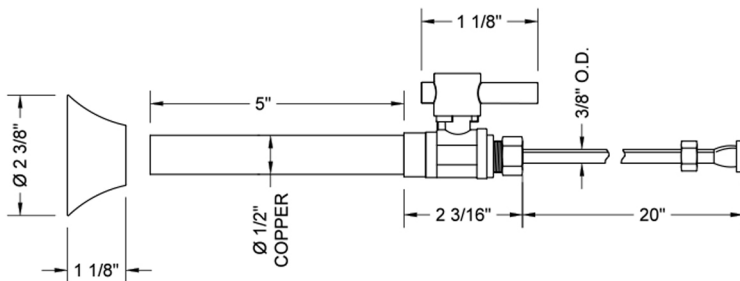

# Quarter Turn Straight Pattern 1/2" Copper (Sweat Fit) x 3/8" O.D. Toilet Supply Kit with Contempo Lever Handle, 20" Supply Tube, Escutcheon

**Model #: 631-2-72-**

## FEATURES:

- Complete Toilet Supply Kit
- Kit contains:
  - 1) Quarter Turn Straight Pattern 1/2" Copper (Sweat Fit) x 3/8" O.D. Supply Valve with Contempo Lever Handle P/N 631-2
  - (1) 20" Copper Supply Tube P/N 772
  - (1) Bell Escutcheon P/N 7116

## SPECIFICATION DRAWING:

COMPONENTS	
DESCRIPTION	QTY:
STRAIGHT VALVE - CONTEMPO LEVER HANDLE	1
20" X 3/8" O.D. SUPPLY TUBE	1
ESCUTCHEON	1
PLASTIC FILL VALVE COUPLING NUT	1