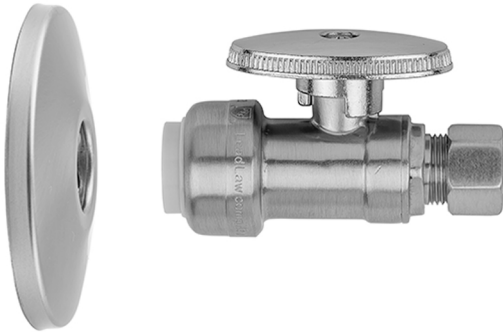

# Quarter Turn Straight Pattern 1/2" Push Fit x 3/8" O.D. Supply Valve with Escutcheon

**Model #: 639PF-KIT-**

## FEATURES:

- For use with 1/2" copper, CPVC, or PEX
- Complete Toilet Supply Kit
- Kit contains:
  - (1) Quarter Turn Straight Pattern 1/2" Push Fit x 3/8" O.D. Supply Valve with Oval Handle P/N 639-PF
  - (1) Escutcheon P/N 7463
  - (1) Clip P/N D7750-12

## AVAILABLE FINISHES:

Polished Chrome (PCH)    Satin Nickel (SN)