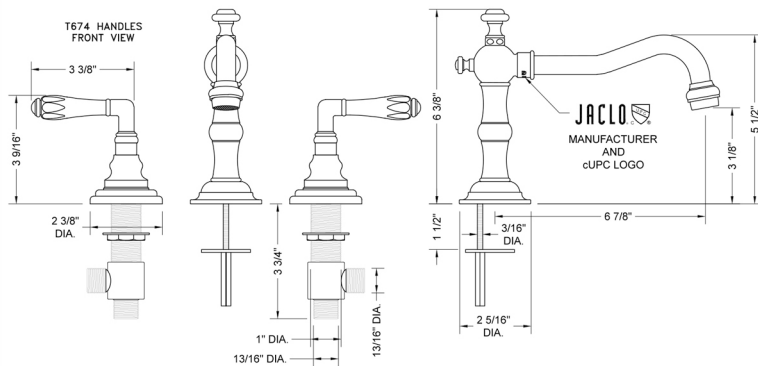

Roaring 20's Faucet with Smooth Lever Handles - 0.5 GPM

Model #: 7830-T674-0.5-

FEATURES:

- All brass 8" - 12" widespread faucet includes brass pop-up drain with overflow
- 1/4 turn ceramic valves
- Swivel Spout (For Stationary Spout option, contact JACLO)
- Available Flow Rates: 1.5, 1.2 & 0.5 GPM. Additional flow rate (aerator) options available. Contact JACLO.
- 6 7/8" spout reach
- Spout Hole Size: 1" - 2"
- Valve Hole Size: 1 1/8" - 1 5/8"
- ADA Compliant Levers

SPECIFICATION DRAWING:

AVAILABLE HANDLES: