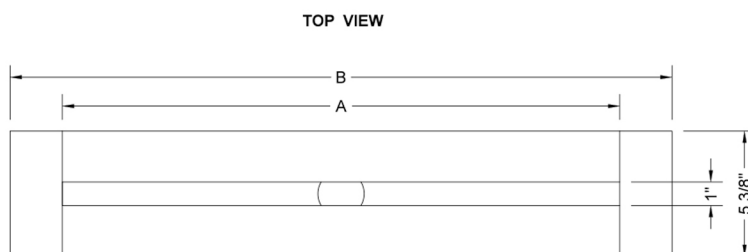

42" zeroEDGE Slim Channel Drain Body

Model #: 83242-

FEATURES:

- 1" wide sleek design body
- 2" bottom outlet
- Use a no-hub coupling for install
- Easy install design
- Available in BSS ONLY, as body is not visible
- Side outlet not available
- JACLO grates sold separately

AVAILABLE FINISHES:

Brushed Stainless (BSS)

SPECIFICATION DRAWING:

JACLO SLIM CHANNEL DRAIN			
PART. #	DESCRIPTION	A	B
83224-BSS	24" SLIM CD BASE	24"	28 1/2"
83232-BSS	32" SLIM CD BASE	32"	37 1/4"
83236-BSS	36" SLIM CD BASE	36"	42 1/2"
83242-BSS	42" SLIM CD BASE	42"	49 9/16"
83248-BSS	48" SLIM CD BASE	48"	56 5/8"
83260-BSS	60" SLIM CD BASE	60"	70 1/4"