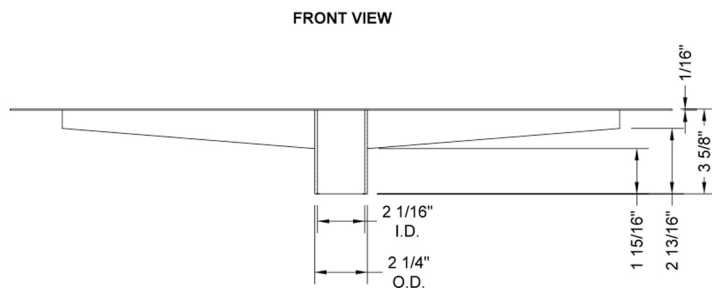

42" zeroEDGE Slim Channel Drain Body

Model #: 83242-

FEATURES:

- 1" wide sleek design body
- 2" bottom outlet
- Use a no-hub coupling for install
- Easy install design
- Available in BSS ONLY, as body is not visible
- Side outlet not available
- JACLO grates sold separately

AVAILABLE FINISHES:

Brushed Stainless (BSS)

SPECIFICATION DRAWING:

JACLO SLIM CHANNEL DRAIN			
PART. #	DESCRIPTION	A	B
83224-BSS	24" SLIM CD BASE	24"	28 1/2"
83232-BSS	32" SLIM CD BASE	32"	37 1/4"
83236-BSS	36" SLIM CD BASE	36"	42 1/2"
83242-BSS	42" SLIM CD BASE	42"	49 9/16"
83248-BSS	48" SLIM CD BASE	48"	56 5/8"
83260-BSS	60" SLIM CD BASE	60"	70 1/4"