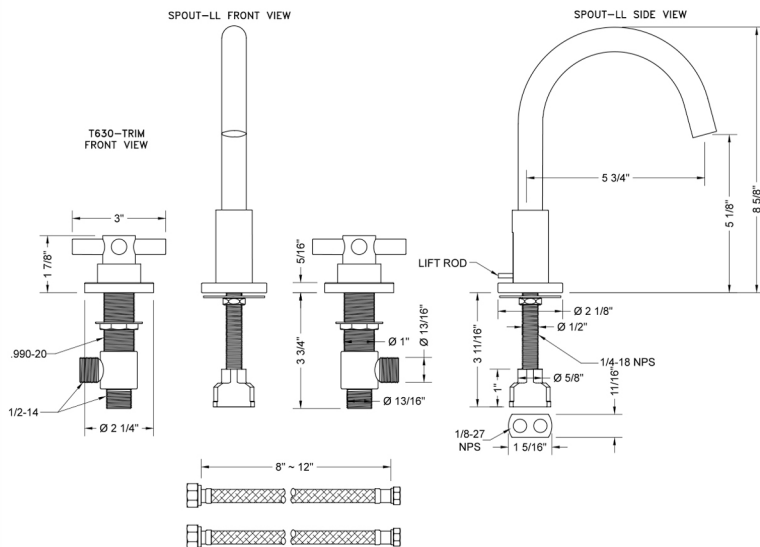

## FEATURES:

- All brass 8" - 12" widespread faucet includes brass pop-up drain with overflow
- 1/4 turn ceramic valves
- Swivel Spout (For Stationary Spout option, contact JACLO)
- Available Flow Rates: 1.5, 1.2 & 0.5 GPM. Additional flow rate (aerator) options available. Contact JACLO.
- 5 3/4" spout reach
- Spout Hole Size: 1 1/2" - 1 7/8"
- Valve Hole Size: 1 1/8" - 1 5/8"

## SPECIFICATION DRAWING: