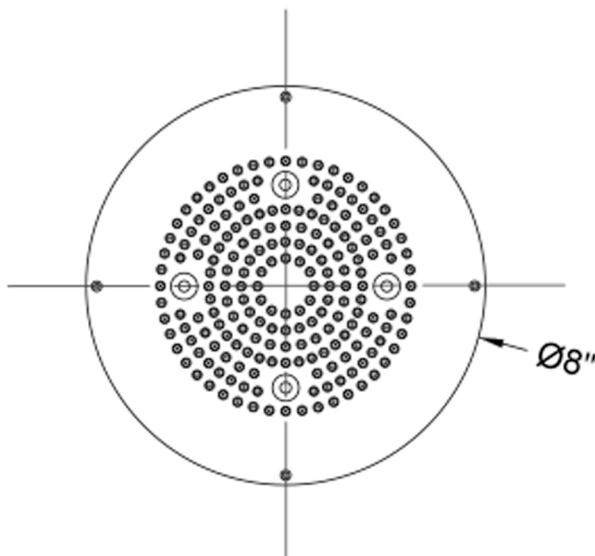

8" Diameter Chromatherapy CIRCOLARE Dream Light

Model #: 8R-DLCT-

FEATURES:

- 8" Diameter Round dream light chromatherapy water feature rain canopy
- 1/2" male IPS connection with flexible hose
- Surface or flush mount to ceiling
- Easy clean replaceable rubber jets
- Low voltage color changing LED lights
- Input voltage 110V AC (transformer included)
- CE approved
- Control panel fits standard electrical box
- Requires minimum flow rate of 5.5 GPM
- Standard finish is chrome. For other finish options, contact JACLO for pricing & availability

AVAILABLE FINISHES:

Polished Chrome (PCH)

SPECIFICATION DRAWING:

BOTTOM VIEW

SPRAY PATTERNS:

Easy Clean

Full Rain