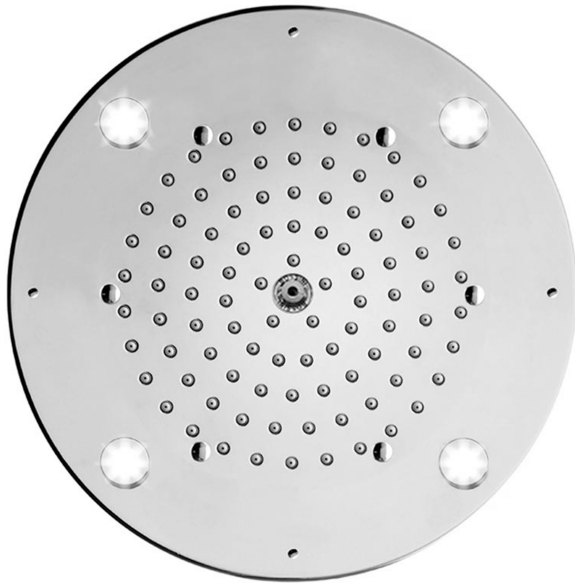

8" Diameter Chromatherapy CIRCOLARE Dream Light

Model #: 8R-DLCT-

FEATURES:

- 8" Diameter Round dream light chromatherapy water feature rain canopy
- 1/2" male IPS connection with flexible hose
- Surface or flush mount to ceiling
- Easy clean replaceable rubber jets
- Low voltage color changing LED lights
- Input voltage 110V AC (transformer included)
- CE approved
- Control panel fits standard electrical box
- Requires minimum flow rate of 5.5 GPM
- Standard finish is chrome. For other finish options, contact JACLO for pricing & availability

AVAILABLE FINISHES:

Polished Chrome (PCH)

SPECIFICATION DRAWING:

BOTTOM VIEW

SPRAY PATTERNS:

Easy Clean

Full Rain