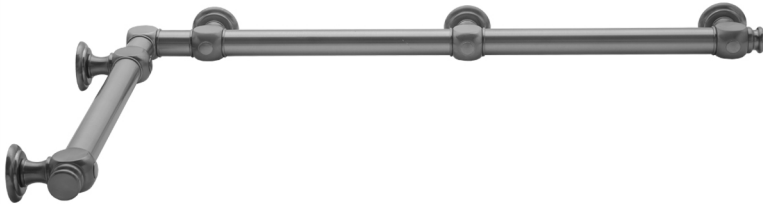

G60 24" x 48" Inside Corner Grab Bar

Model #: G60-24-48-IC-

FEATURES:

- ADA compliant when properly installed
- All brass construction, fully polished & plated
- All grab bars can be custom sized. Contact JACLO for pricing & availability
- Optional handshower sliders and toilet paper/wash cloth holders can be added only upon initial order
- Grab bars over 32" REQUIRE a middle post

AVAILABLE FINISHES:

Polished Chrome (PCH)	Satin Chrome (SC)	Bronze Umber (BU)
Satin Nickel (SN)	Pewter (PEW)	Caramel Bronze (CB)
Polished Nickel (PN)	Antique Brass (AB)	Antique Copper (ACU)
Oil-Rubbed Bronze (ORB)	Polished Brass (PB)	Polished Copper (PCU)
Vintage Bronze (VB)	Satin Brass (SB)	Rose Gold (RG)
Matte Black (MBK)	Satin Gold (SG)	Polished Gold (PG)
Black Nickel (BKN)	Bombay Gold (BG)	Jewelers Gold (JG)
Europa Bronze (EB)	White (WH)	Sedona Beige (SDB)
Tristan Brass (TB)	Unlacquered Brass (ULB)	Satin Cooper (SCU)