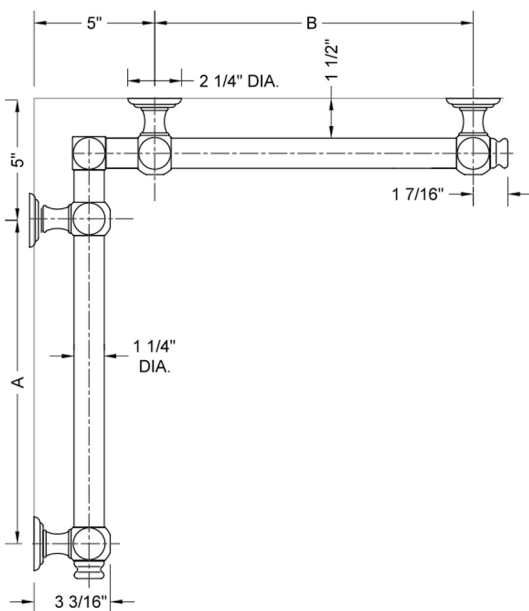

G60 24" x 48" Inside Corner Grab Bar

Model #: G60-24-48-IC-

FEATURES:

- ADA compliant when properly installed
- All brass construction, fully polished & plated
- All grab bars can be custom sized. Contact JACLO for pricing & availability
- Optional handshower sliders and toilet paper/wash cloth holders can be added only upon initial order
- Grab bars over 32" REQUIRE a middle post

SPECIFICATION DRAWING:

BRASS LUXURY GRAB BAR							
PART #	DESCRIPTION	A	B	PART #	DESCRIPTION	A	B
G60-12-12-IC	CENTER OF POST	12"	12"	G60-24-36-IC	CENTER OF POST	24"	36"
G60-12-16-IC	CENTER OF POST	12"	16"	G60-24-48-IC	CENTER OF POST	24"	48"
G60-12-24-IC	CENTER OF POST	12"	24"	G60-24-60-IC	CENTER OF POST	24"	60"
G60-12-32-IC	CENTER OF POST	12"	32"				
				G60-32-32-IC	CENTER OF POST	32"	32"
G60-12-36-IC	CENTER OF POST	12"	36"	G60-32-36-IC	CENTER OF POST	32"	36"
G60-12-48-IC	CENTER OF POST	12"	48"	G60-32-48-IC	CENTER OF POST	32"	48"
G60-12-60-IC	CENTER OF POST	12"	60"	G60-32-60-IC	CENTER OF POST	32"	60"
G60-16-16-IC	CENTER OF POST	16"	16"	G60-36-36-IC	CENTER OF POST	36"	36"
G60-16-24-IC	CENTER OF POST	16"	24"	G60-36-48-IC	CENTER OF POST	36"	48"
G60-16-32-IC	CENTER OF POST	16"	32"	G60-36-60-IC	CENTER OF POST	36"	60"
G60-16-36-IC	CENTER OF POST	16"	36"	G60-48-48-IC	CENTER OF POST	48"	48"
G60-16-48-IC	CENTER OF POST	16"	48"	G60-48-60-IC	CENTER OF POST	48"	60"
G60-16-60-IC	CENTER OF POST	16"	60"				
				G60-60-60-IC	CENTER OF POST	60"	60"
G60-24-24-IC	CENTER OF POST	24"	24"				
G60-24-32-IC	CENTER OF POST	24"	32"				