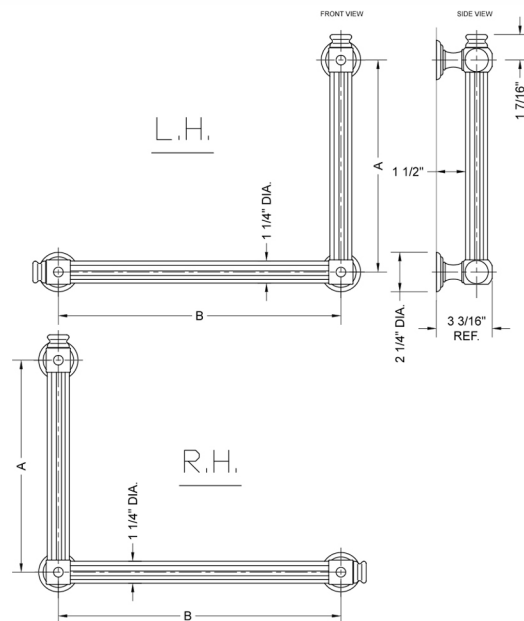

## G61 24H x 24W 90° Grab Bar

Model #: **G61-24H-24W-**

### FEATURES:

- ADA compliant when properly installed
- All brass construction, fully polished & plated
- All grab bars can be custom sized. Contact JACLO for pricing & availability
- Optional handshower sliders and toilet paper/wash cloth holders can be added only upon initial order
- Grab bars over 32" REQUIRE a middle post

### SPECIFICATION DRAWING:

BRASS LUXURY GRAB BAR			
PART. #	DESCRIPTION	A H	B W
G61-12H-12W	CENTER TO CENTER	12"	12"
G61-12H-16W	CENTER TO CENTER	12"	16"
G61-12H-24W	CENTER TO CENTER	12"	24"
G61-12H-32W	CENTER TO CENTER	12"	32"
G61-16H-12W	CENTER TO CENTER	16"	12"
G61-16H-16W	CENTER TO CENTER	16"	16"
G61-16H-24W	CENTER TO CENTER	16"	24"
G61-16H-32W	CENTER TO CENTER	16"	32"
G61-24H-12W	CENTER TO CENTER	24"	12"
G61-24H-16W	CENTER TO CENTER	24"	16"
G61-24H-24W	CENTER TO CENTER	24"	24"
G61-24H-32W	CENTER TO CENTER	24"	32"
G61-32H-12W	CENTER TO CENTER	32"	12"
G61-32H-16W	CENTER TO CENTER	32"	16"
G61-32H-24W	CENTER TO CENTER	32"	24"
G61-32H-32W	CENTER TO CENTER	32"	32"