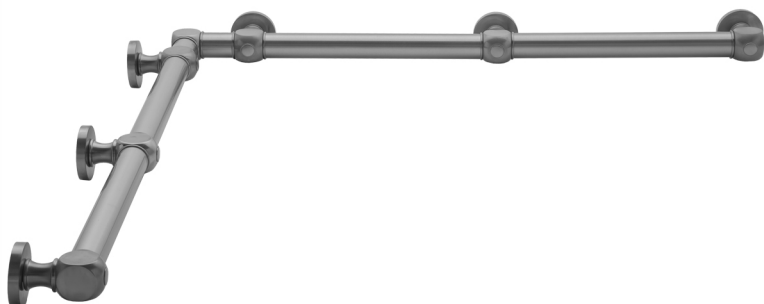

G70 36" x 60" Inside Corner Grab Bar

Model #: **G70-36-60-IC-**

FEATURES:

- ADA compliant when properly installed
- All brass construction, fully polished & plated
- All grab bars can be custom sized. Contact JACLO for pricing & availability
- Optional handshower sliders and toilet paper/wash cloth holders can be added only upon initial order
- Grab bars over 32" REQUIRE a middle post

AVAILABLE FINISHES:

Polished Chrome (PCH)	Satin Chrome (SC)	Bronze Umber (BU)
Satin Nickel (SN)	Pewter (PEW)	Caramel Bronze (CB)
Polished Nickel (PN)	Antique Brass (AB)	Antique Copper (ACU)
Oil-Rubbed Bronze (ORB)	Polished Brass (PB)	Polished Copper (PCU)
Vintage Bronze (VB)	Satin Brass (SB)	Rose Gold (RG)
Matte Black (MBK)	Satin Gold (SG)	Polished Gold (PG)
Black Nickel (BKN)	Bombay Gold (BG)	Jewelers Gold (JG)
Europa Bronze (EB)	White (WH)	Sedona Beige (SDB)
Tristan Brass (TB)	Unlacquered Brass (ULB)	Satin Cooper (SCU)