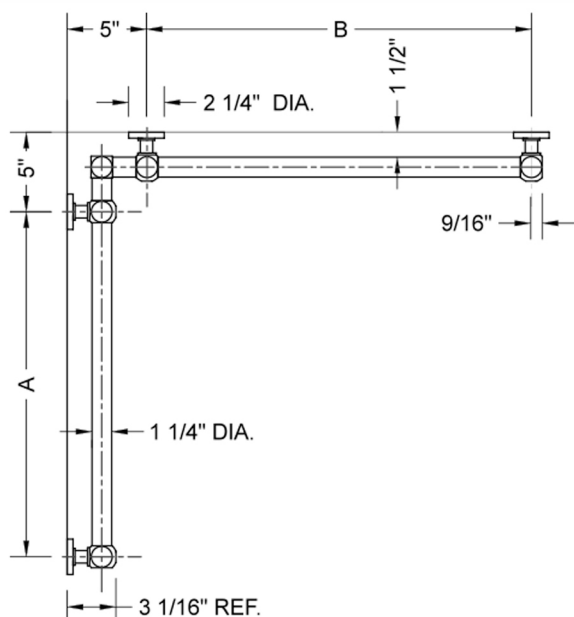

G70 36" x 60" Inside Corner Grab Bar

Model #: **G70-36-60-IC-**

FEATURES:

- ADA compliant when properly installed
- All brass construction, fully polished & plated
- All grab bars can be custom sized. Contact JACLO for pricing & availability
- Optional handshower sliders and toilet paper/wash cloth holders can be added only upon initial order
- Grab bars over 32" REQUIRE a middle post

SPECIFICATION DRAWING:

BRASS LUXURY GRAB BAR							
PART. #	DESCRIPTION	A	B	PART. #	DESCRIPTION	A	B
G70-12-12-IC	CENTER OF POST	12"	12"	G70-24-36-IC	CENTER OF POST	24"	36"
G70-12-16-IC	CENTER OF POST	12"	16"	G70-24-48-IC	CENTER OF POST	24"	48"
G70-12-24-IC	CENTER OF POST	12"	24"	G70-24-60-IC	CENTER OF POST	24"	60"
G70-12-32-IC	CENTER OF POST	12"	32"				
G70-12-36-IC	CENTER OF POST	12"	36"	G70-32-32-IC	CENTER OF POST	32"	32"
G70-12-48-IC	CENTER OF POST	12"	48"	G70-32-36-IC	CENTER OF POST	32"	36"
G70-12-60-IC	CENTER OF POST	12"	60"	G70-32-48-IC	CENTER OF POST	32"	48"
				G70-32-60-IC	CENTER OF POST	32"	60"
G70-16-16-IC	CENTER OF POST	16"	16"				
G70-16-24-IC	CENTER OF POST	16"	24"	G70-36-36-IC	CENTER OF POST	36"	36"
G70-16-32-IC	CENTER OF POST	16"	32"	G70-36-48-IC	CENTER OF POST	36"	48"
				G70-36-60-IC	CENTER OF POST	36"	60"
G70-16-36-IC	CENTER OF POST	16"	36"				
G70-16-48-IC	CENTER OF POST	16"	48"	G70-48-48-IC	CENTER OF POST	48"	48"
G70-16-60-IC	CENTER OF POST	16"	60"	G70-48-60-IC	CENTER OF POST	48"	60"
G70-24-24-IC	CENTER OF POST	24"	24"	G70-60-60-IC	CENTER OF POST	60"	60"
G70-24-32-IC	CENTER OF POST	24"	32"				