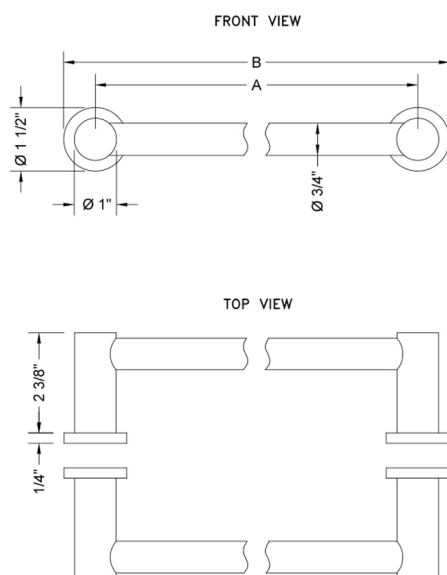

12" H40 Contempo II Back to Back Shower Door Pull

Model #: H40-BB-12-

FEATURES:

- Can be mounted vertically or horizontally
- Can be used as a towel bar when mounted horizontally
- Not to be used as a grab bar
- All brass construction, full polished & plated
- Includes rubber gaskets for glass door installation
- Custom sizes available- Contact JACLO for pricing & availability

SPECIFICATION DRAWING:

CONTEMPO BACK TO BACK DOOR HANDLES			
PART. #	SPECIFICS	A	B
H40-BB-XXX	6" C TO C	6"	7 1/2"
H40-BB-08-XXX	8" C TO C	8"	9 1/2"
H40-BB-12-XXX	12" C TO C	12"	13 1/2"
H40-BB-16-XXX	16" C TO C	16"	17 1/2"
H40-BB-18-XXX	18" C TO C	18"	19 1/2"
H40-BB-24-XXX	24" C TO C	24"	25 1/2"
H40-BB-32-XXX	32" C TO C	32"	33 1/2"