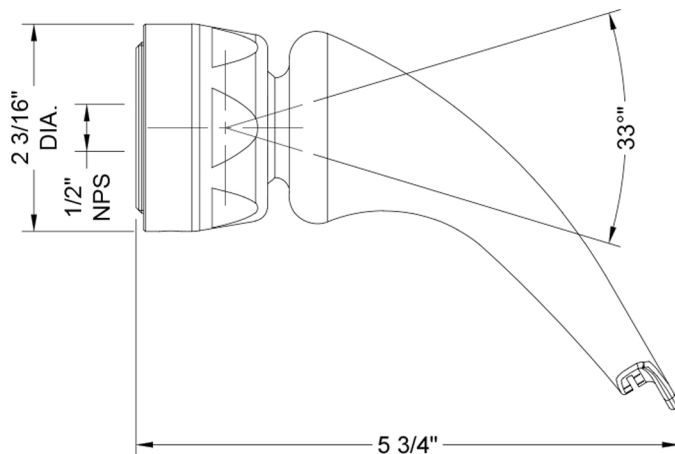

Cascada Waterfall

Model #: S169-

FEATURES:

- Brass waterfall showerhead
- Use as a showerhead or tub filler
- 1/2" IPS adjustable brass ball joint to adjust angle of showerhead
- 3 1/2" wide cascading waterfall flow
- Sliding escutcheon 3" diameter
- Available flow rate: 2.5 GPM

SPECIFICATION DRAWING:

SPRAY PATTERNS:

Waterfall