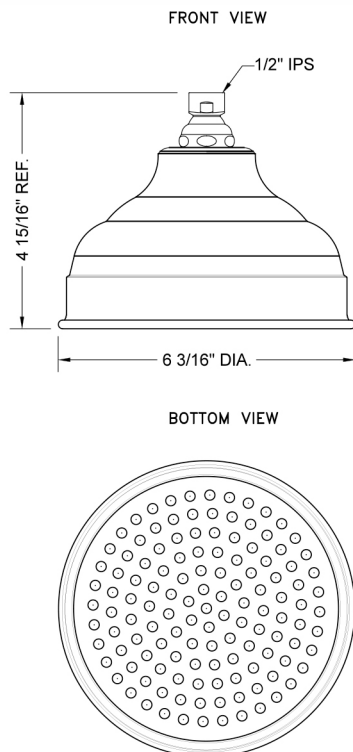

SPECIFICATION DRAWING:

SPRAY PATTERNS:

ANGLES AND FLOW RATES: