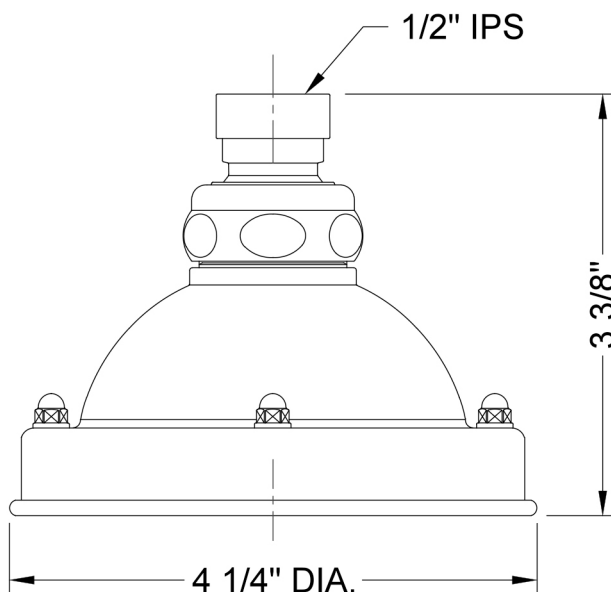

### FEATURES:

- 4" Diameter brass rainhead
- 1/2" IPS adjustable brass ball joint to adjust angle of showerhead
- 25 easy clean replaceable rubber jets
- Available flow rates: 2.5, 2.0, 1.75 & 1.5 GPM

### SPECIFICATION DRAWING: