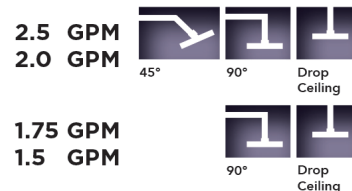

SPRAY PATTERNS:

ANGLES AND FLOW RATES: