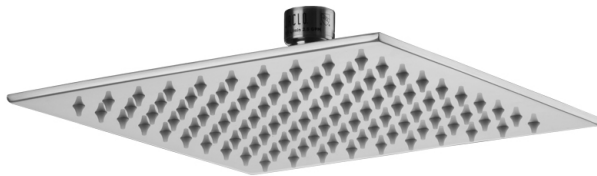

8" x 8" Square Rain Machine-1.75 GPM

Model #: S209-1.75-

FEATURES:

- A POWER SHOWER - The technology of the Rain Machine® allows for a strong rain spray at any angle
- 1/2" IPS adjustable brass ball joint to adjust angle of showerhead
- 8" X 8" all brass body with 100 easy clean rubber jets
- Available flow rates: 2.5, 2.0, 1.75 & 1.5 GPM

AVAILABLE FINISHES:

Polished Chrome (PCH)	Satin Chrome (SC)	Bronze Umber (BU)
Satin Nickel (SN)	Pewter (PEW)	Caramel Bronze (CB)
Polished Nickel (PN)	Antique Brass (AB)	Antique Copper (ACU)
Oil-Rubbed Bronze (ORB)	Polished Brass (PB)	Polished Copper (PCU)
Vintage Bronze (VB)	Satin Brass (SB)	Rose Gold (RG)
Matte Black (MBK)	Satin Gold (SG)	Polished Gold (PG)
Black Nickel (BKN)	Bombay Gold (BG)	Jewelers Gold (JG)
Europa Bronze (EB)	White (WH)	Sedona Beige (SDB)
Tristan Brass (TB)	Unlacquered Brass (ULB)	Satin Cooper (SCU)