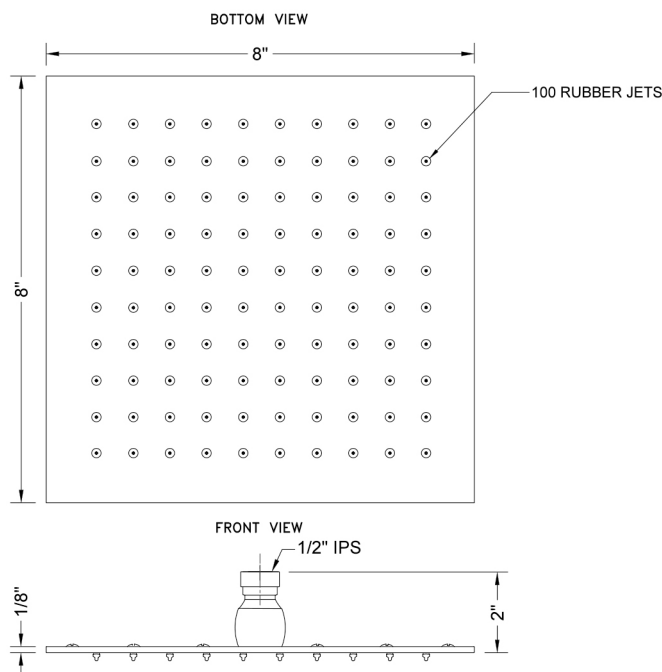

8" x 8" Square Rain Machine-1.75 GPM

Model #: S209-1.75-

FEATURES:

- A POWER SHOWER - The technology of the Rain Machine® allows for a strong rain spray at any angle
- 1/2" IPS adjustable brass ball joint to adjust angle of showerhead
- 8" X 8" all brass body with 100 easy clean rubber jets
- Available flow rates: 2.5, 2.0, 1.75 & 1.5 GPM

SPECIFICATION DRAWING:

SPRAY PATTERNS:

ANGLES AND FLOW RATES:

COMPLIANCES:

CEC

Complies with: ASME A112.18.1-2012/CSA B125.1-12