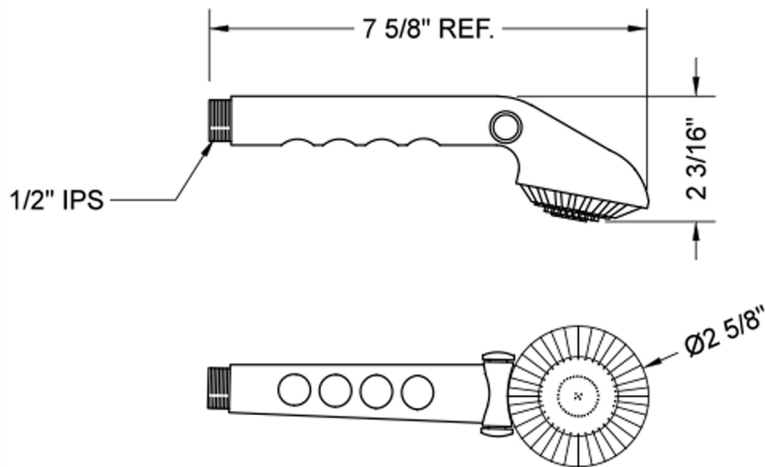

Tivoli T6 Handshower- 1.75 GPM

Model #: T006-1.75-

FEATURES:

- Single function handshower
- 1/2" IPS Male threads
- Light weight design
- Perfect for children, elderly & pets
- Available flow rates: 2.5, 2.0, 1.75 & 1.5 GPM

AVAILABLE FINISHES:

White (WH)

SPECIFICATION DRAWING:

SPRAY PATTERNS:

Full Rain