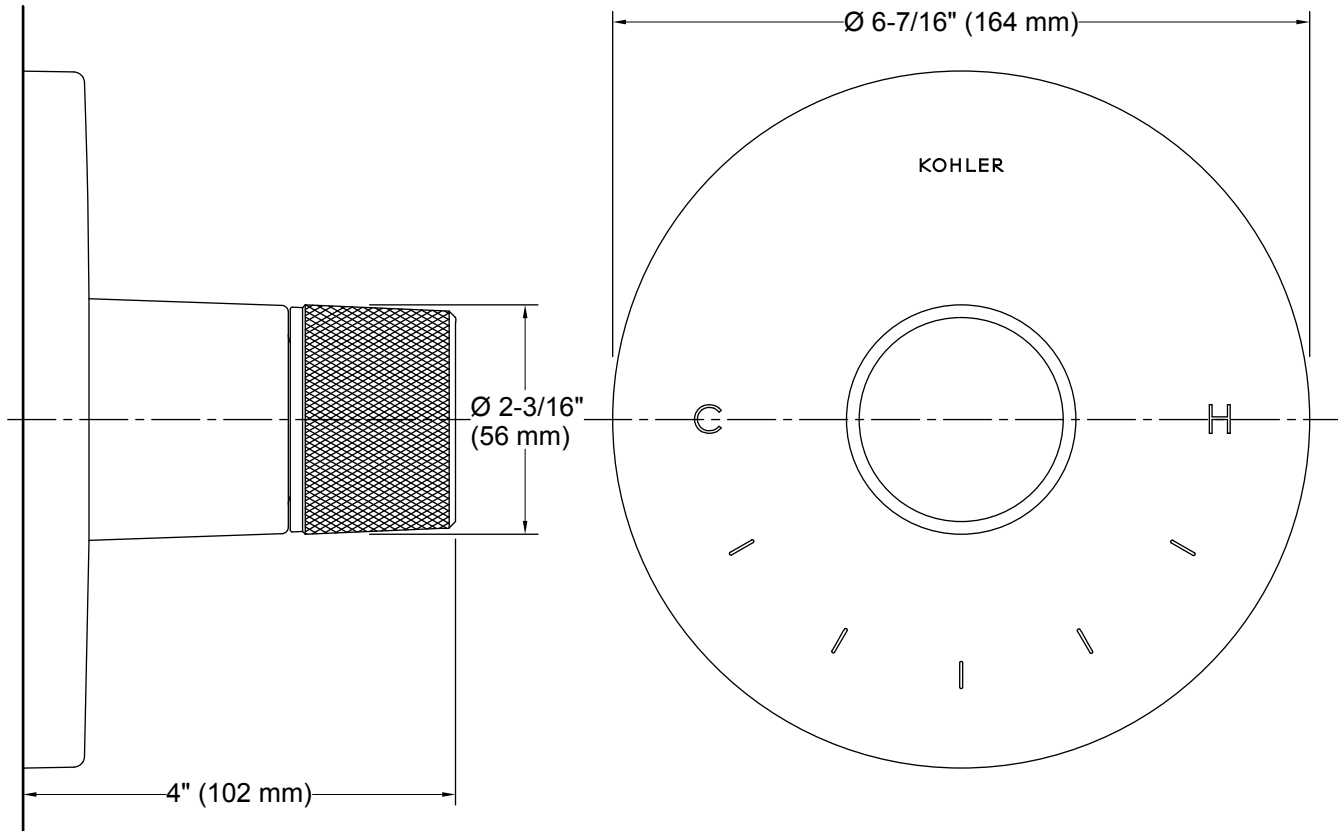

Technical Information

All product dimensions are nominal.

Notes

Install this product according to the installation instructions.