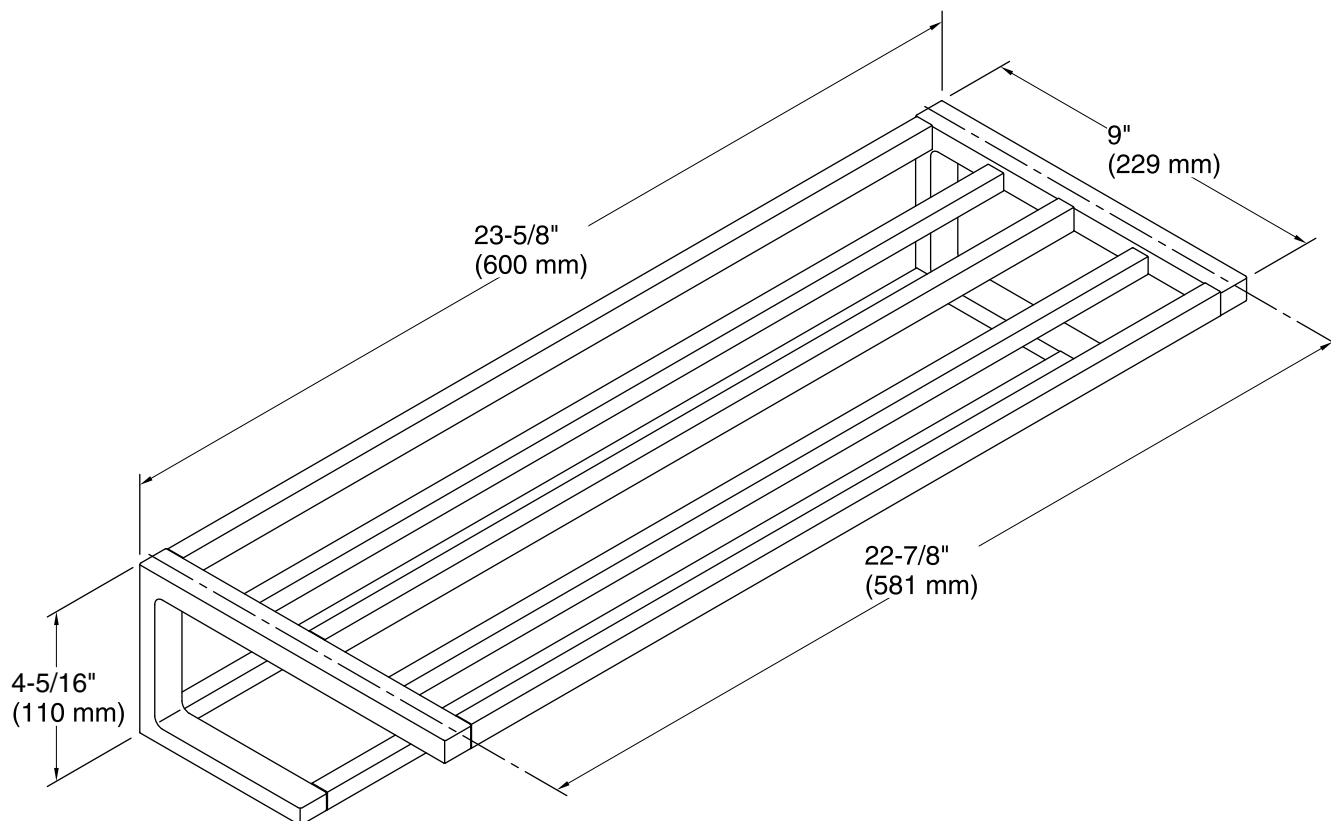

Technical Information

All product dimensions are nominal.

Notes

Install this product according to the installation instructions.

CAUTION: Risk of personal injury. Do not install these products in any area where they are likely to be used inadvertently as a grab bar or support bar. These products are not designed or intended for use as a grab bar or support bar.