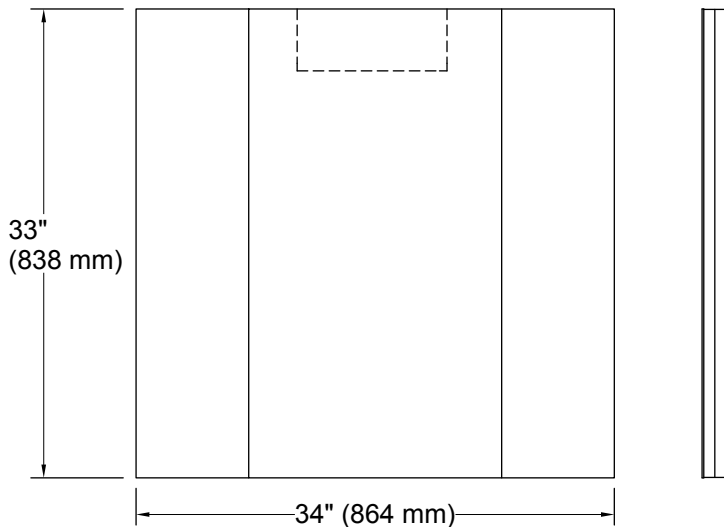

Required Electrical Service

One circuit required, protected with Class A Ground-Fault Circuit-Interrupter (GFCI) or Residual Current Device (RCD).

Lights: 120 V, 15 A, 60 Hz

Technical Information

All product dimensions are nominal.

Mirror type: Wall-mount pivot

Electrical component rating: Lights: 120 V, 0.8 A, 60 Hz

Notes

Install this product according to the installation instructions.

Select the type of fastener based on the wall material. A minimum 20 lb (9.07 kg) load bearing fastener is recommended.

Install the fastener to a stud to avoid possible property and product damage.

A dimmer switch is required. This product is compatible with most residential dimmer switches intended for incandescent and dimmable LED bulbs.