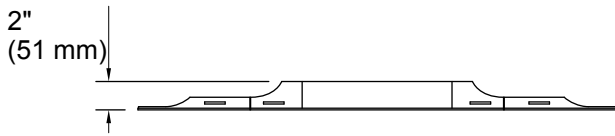

Required Electrical Service

One circuit required, protected with Class A Ground-Fault Circuit-Interrupter (GFCI) or Residual Current Device (RCD).

Lights: 120 V, 15 A, 60 Hz

Technical Information

All product dimensions are nominal.

Mirror type: Wall-mount pivot

Electrical component rating: Lights: 120 V, 0.8 A, 60 Hz

Notes

Install this product according to the installation instructions.

Select the type of fastener based on the wall material. A minimum 20 lb (9.07 kg) load bearing fastener is recommended.

Install the fastener to a stud to avoid possible property and product damage.

A dimmer switch is required. This product is compatible with most residential dimmer switches intended for incandescent and dimmable LED bulbs.