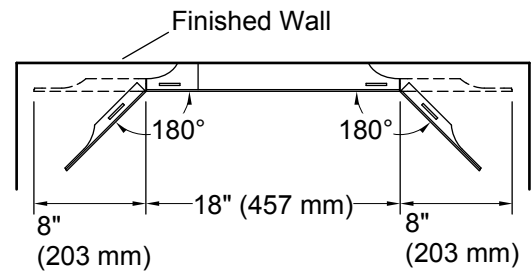

Required Electrical Service

One circuit required, protected with Class A Ground-Fault Circuit-Interrupter (GFCI) or Residual Current Device (RCD).

Lights: 120 V, 15 A, 60 Hz

Technical Information

All product dimensions are nominal.

Mirror type: Wall-mount pivot

Electrical component rating: Lights: 120 V, 0.8 A, 60 Hz

Notes

Install this product according to the installation instructions.

Select the type of fastener based on the wall material. A minimum 20 lb (9.07 kg) load bearing fastener is recommended.

Install the fastener to a stud to avoid possible property and product damage.

A dimmer switch is required. This product is compatible with most residential dimmer switches intended for incandescent and dimmable LED bulbs.