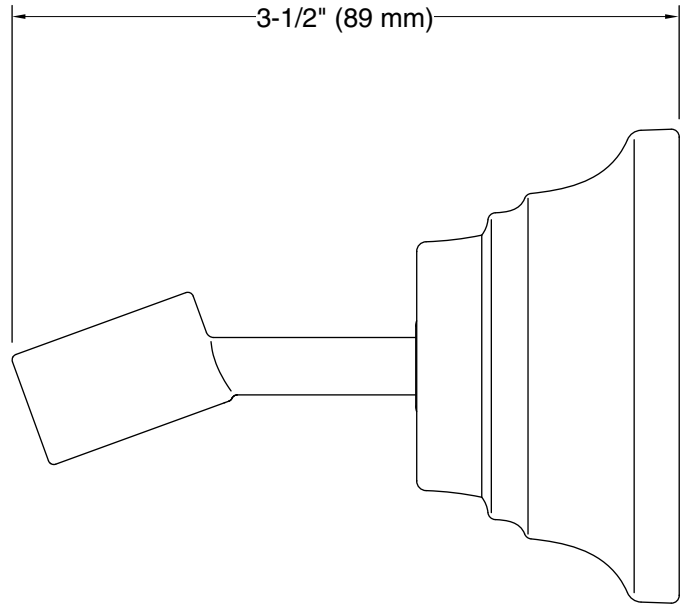

Features

- Handshower holder pivots and rotates to position handshower at desired angle
- Coordinates with Bancroft faucets, accessories, and showering components to complete your bathroom

Material

- Brass
- KOHLER finishes resist corrosion and tarnishing

Technical Information

All product dimensions are nominal.

Installation Type: Wall-mount

Material: Brass

Notes

Install this product according to the installation guide.