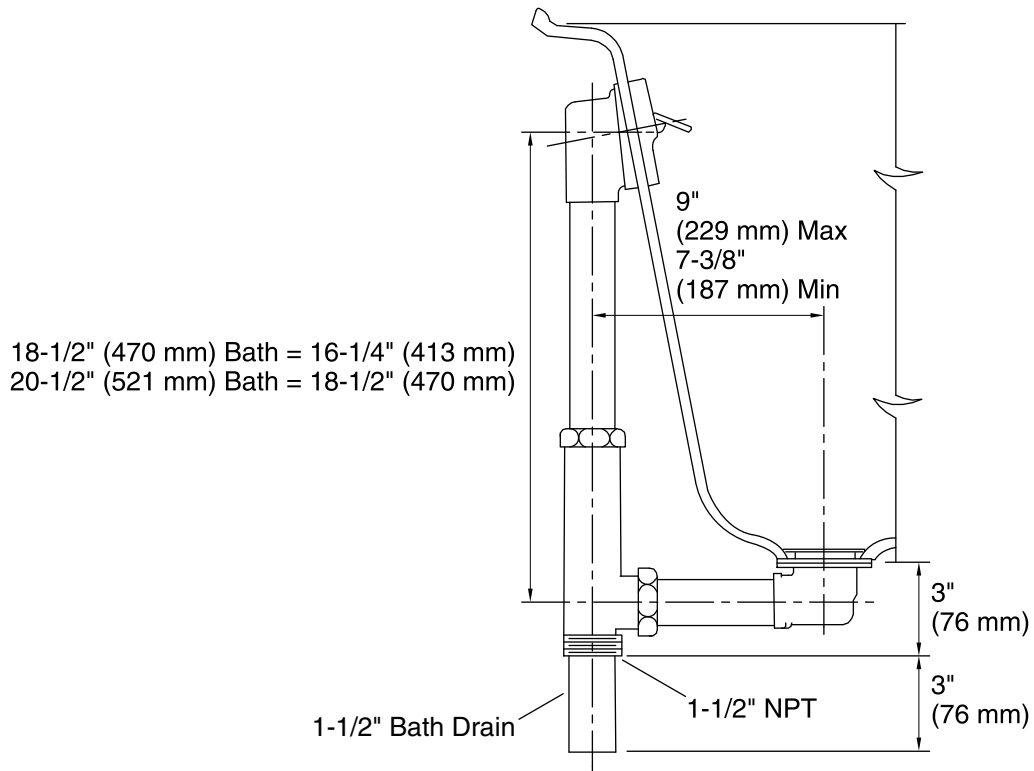

- 20-gauge brass construction.
- Brass tailpiece.
- 1-1/2" connection.
- Adjustable trip lever pop-up drain.
- For through-the-floor installations.
- Removable grid strainer.
- For 18-1/2" (470 mm) to 20-1/2" (521 mm) deep bath installations.

Technical Information

All product dimensions are nominal.