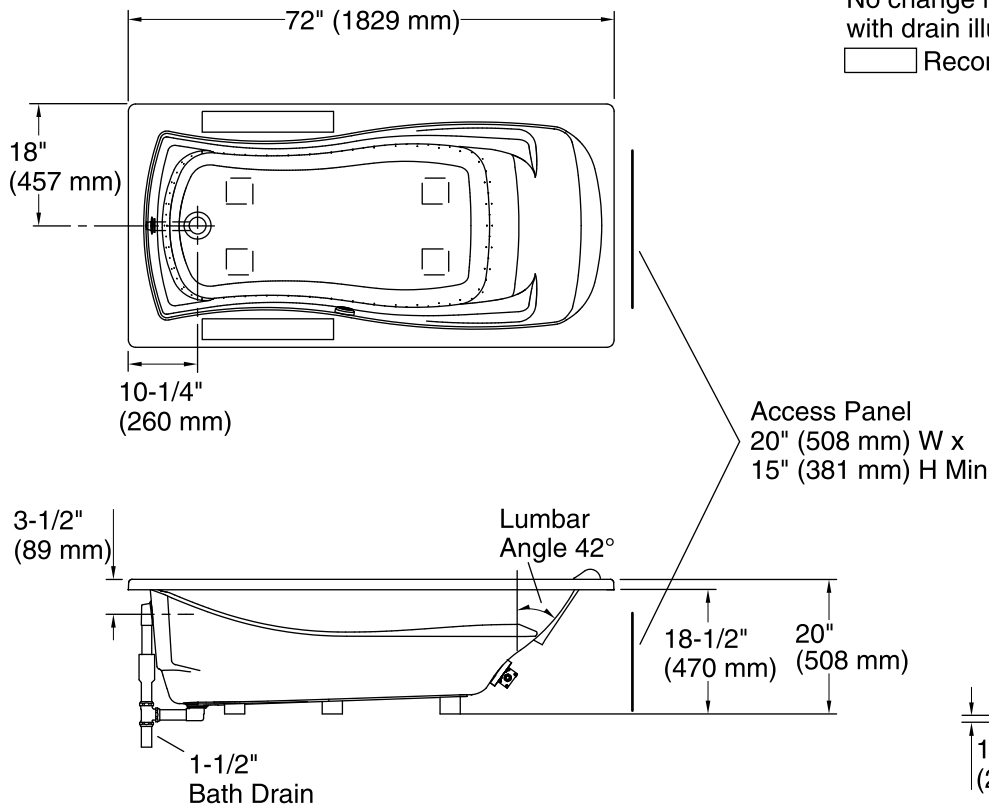

No change in measurements if connected with drain illustrated. (K-7166-AF)

□ Recommended Faucet Location