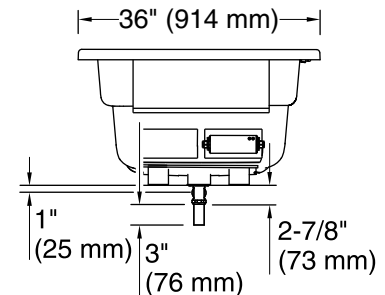

Required Electrical Service

One circuit required, protected with Class A Ground-Fault Circuit-Interrupter (GFCI). Outside North America, this device may be known as a Residual Current Device (RCD).

Heated Surface: 120 V, 15 A

Technical Information

All product dimensions are nominal.

Installation:	Drop-in
Drain location:	End
Basin area, bottom:	50" x 24" (1270 mm x 610 mm)
Basin area, top:	65" x 27" (1651 mm x 686 mm)
Weight:	77 lbs (34.9 kg)
Minimum floor load:	39.1 lbs/ft² (190.9 kg/m²)
Water depth:	14" (356 mm)
Water capacity:	72 gal (272.5 L)
Electrical component rating:	Heated Surface: 120 V, 0.5 A, 60 Hz, 65 W
Minimum flat for door:	2-1/8" (54 mm)

Notes

Measure your actual product for rough-in details. Install this product according to the installation instructions.

The hot water supply should be 70% of the capacity of the bath or greater. Installations will vary.

If installing a rim-mount faucet, make sure there is no interference above or below the deck before drilling any holes.