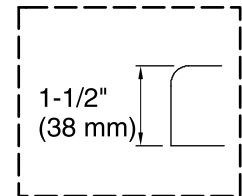

Drop-in Rim Detail