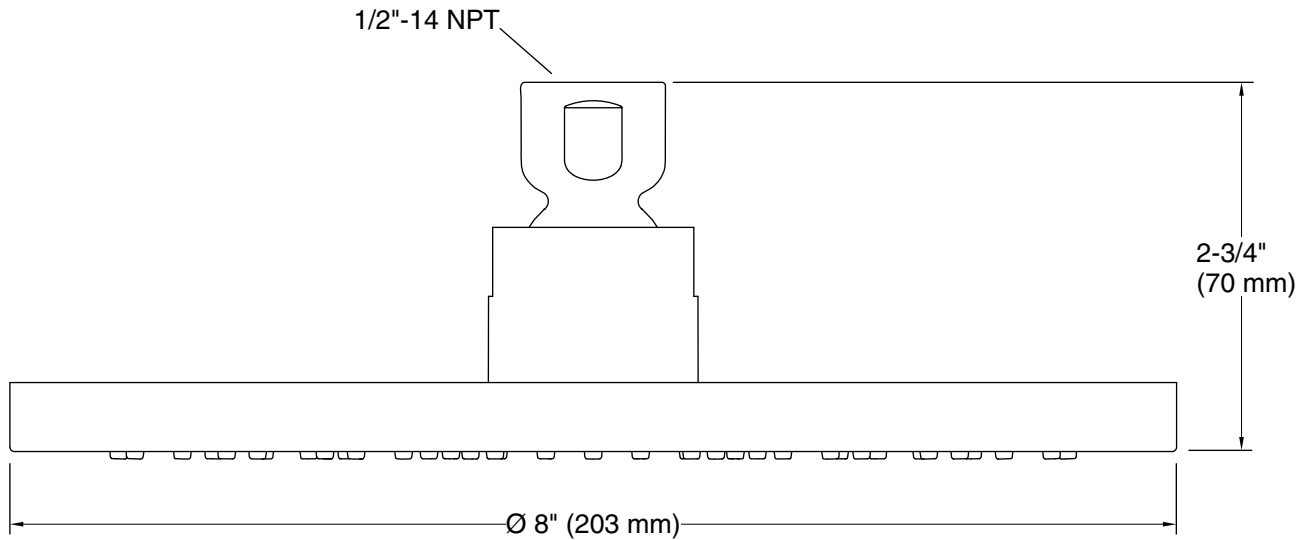

Technical Information

All product dimensions are nominal.

Showerhead/Body Spray:

Rated maximum flow: 2.5 gal/min (9.5 l/min)

Notes

Install this product according to the installation guide.